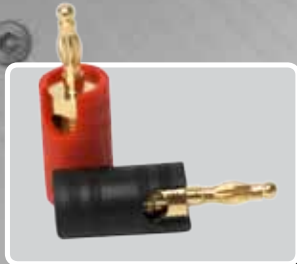

ANTI-VIBRATION SPIKES PLATE PROTECTORS

MP8

- 8 piece anti-vibration cone plate set
- Metal construction
- Pre-installed Adhesive tape
- Anti-skid, anti-scratch

MBM4

- 4 piece banana plug set
- 24K gold plated
- Rear thumb screw fasteners
- Supports 7 AWG wire

METAL BANANA PLUGS

SLIM BODY METAL BANANA PLUGS

No Longer Available

MBP4

- 4 piece banana plug set
- 24K gold plated
- Side barrel, fastening screws
- Black/ Red barrel sheaths
- Supports 7 AWG wire

Plugs

MAESTRO

867

- RCA female coupler
- Gold plated
- Shielded

866

866

867

- RCA female coupler
- Plastic casing

MODEL 867-X
ALSO AVAILABLE IN BLISTER
PACK WITH 2 X 867

PURESONIC 6145-4

- Mono block construction
- Accepts up to 8 AWG
- 2 X red, 2 X black
- Secure, dual screw cable mounting

6145-4

9906-GHR

9906-GHR

- Super heavy duty banana plugs
- Accepts up to 3 AWG
- 5 way mounting
- Dust cover protection
- Sold by each