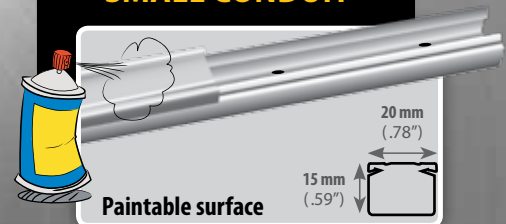

SMALL CONDUIT