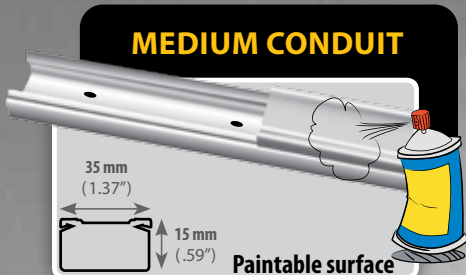

1 x Inside Corner 1 x Outside Corner 3x 90° Connector 4 x Coupler 1 x T Bracket

PT1520

- Paintable surface
- Adhesive tape
- Pre-drilled screw holes
- Available in 2m length, 30 per box

SMALL CONDUIT

MEDIUM CONDUIT

PT1535

- Paintable surface
- Adhesive tape
- Pre-drilled screw holes
- Available in 2m length, 30 per box

PT2035

- Paintable surface
- Adhesive tape
- Pre-drilled screw holes
- Available in 2m length, 30 per box