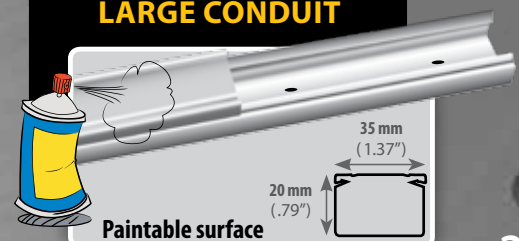

LARGE CONDUIT