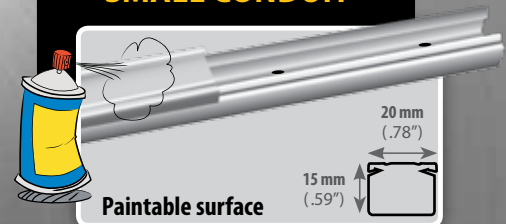

CABLE MANAGEMENT CONDUIT KIT WITH ASSORTED CONNECTORS

CABLE MANAGEMENT CONDUIT KIT WITH ASSORTED CONNECTORS

MCM4

- 4 x 30" conduit strips
- 4 x 9" conduit strips
- Paintable surface
- Adhesive tape
- Pre-drilled screw holes

1 x Inside Corner 1 x Outside Corner 3x 90° Connector 4 x Coupler 1 x T Bracket

PT1520

- Paintable surface
- Adhesive tape
- Pre-drilled screw holes
- Available in 2m length, 30 per box

SMALL CONDUIT

MEDIUM CONDUIT