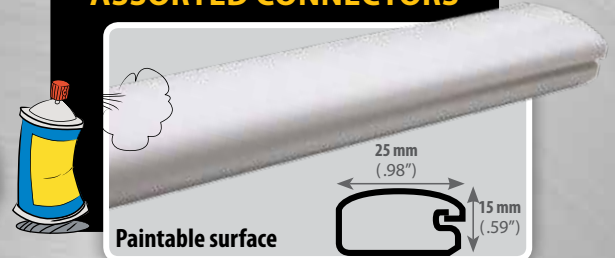

MAESTRO®

MCM2

- 2 x 30" conduit strips
- 2 x 9" conduit strips
- Paintable surface
- Adhesive tape
- Pre-drilled screw holes

1 x Inside Corner 1 x Outside Corner 2 x 90° Connector 2 x Coupler 1 x T Bracket

CABLE MANAGEMENT CONDUIT KIT WITH ASSORTED CONNECTORS

CABLE MANAGEMENT CONDUIT KIT WITH ASSORTED CONNECTORS

MCM4

- 4 x 30" conduit strips
- 4 x 9" conduit strips
- Paintable surface
- Adhesive tape
- Pre-drilled screw holes

1 x Inside Corner 1 x Outside Corner 3x 90° Connector 4 x Coupler 1 x T Bracket

PT1520

- Paintable surface
- Adhesive tape
- Pre-drilled screw holes
- Available in 2m length, 30 per box

SMALL CONDUIT

MEDIUM CONDUIT