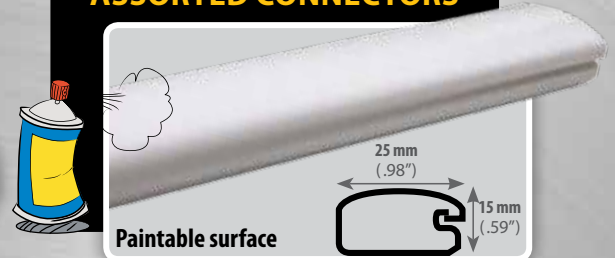

CABLE MANAGEMENT CONDUIT KIT WITH ASSORTED CONNECTORS