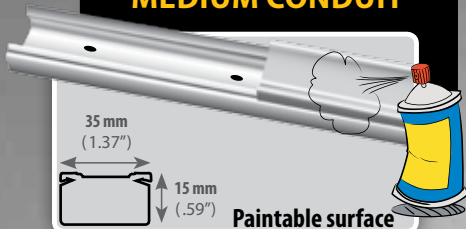

MEDIUM CONDUIT