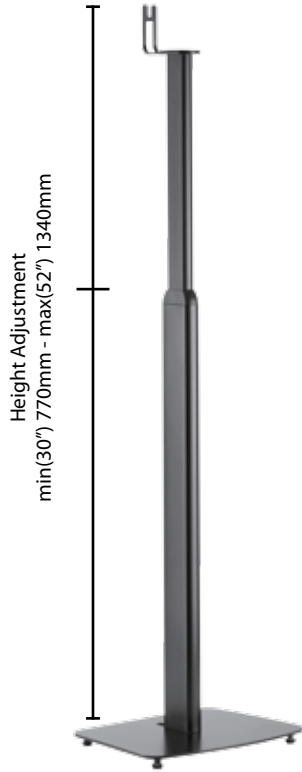

# SONORA FOR SONOS PLAY SPEAKER STAND

## PLAY 1/3 SPEAKER STAND

SFP1

Height Adjustment  
min(30") 770mm - max(52") 1340mm

Shown with play 1 head

Shown with play 3 head

Available colors

Height Adjustment  
min(30") 770mm  
max(52") 1340mm

MAX  
6.6lbs /  
2.7 Kg

### Vertical Adjustment

Position your speaker at the ideal listening height

### Adjustable feet

Levels and isolates speaker from the floor