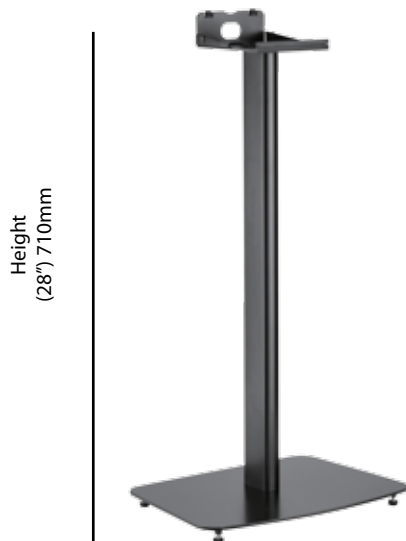

### Adjustable feet

Levels and isolates speaker from the floor

### Cable Management

Conceals wire from view

## PLAY 5 SPEAKER STAND

SFP5

Height  
(28") 710mm

cable Management

MAX  
22lbs /  
10 Kg