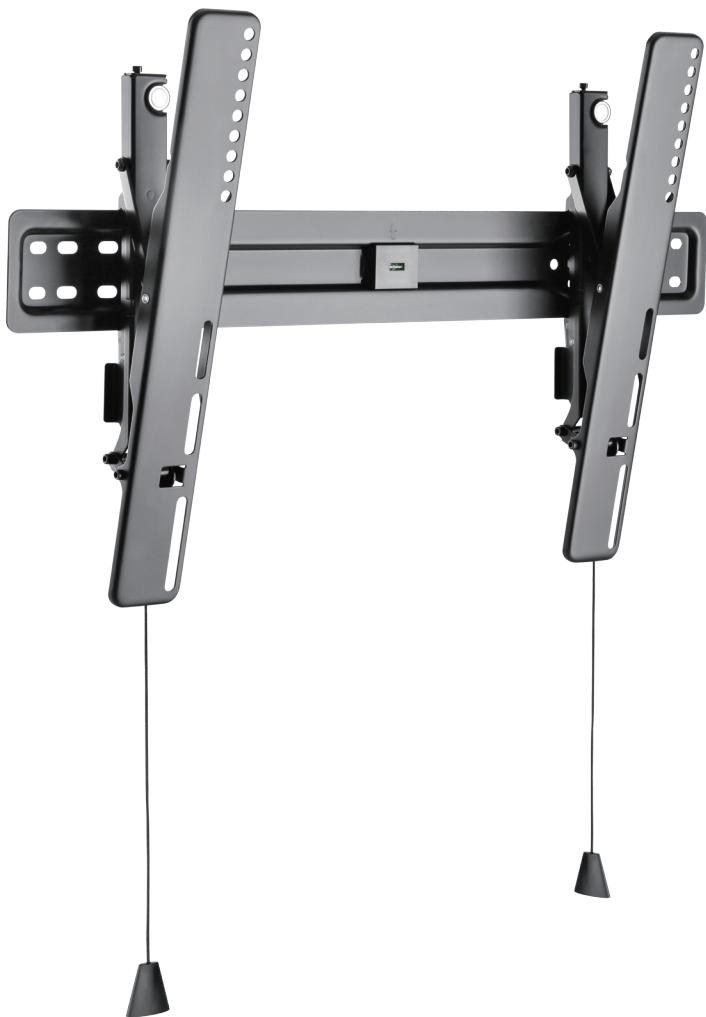

VESA 600x400mm

SLTA64

- + - 8mm Horizontal level correction on each arm
- Small wall plate provides room above or below to access in-wall wiring
- 1¼" flush to wall
- Mounting Pattern: From 600 x 400mm
- Automatically click-in spring lock with easy-release cords