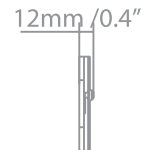

WALL MOUNT KIT FOR SONOS® PLAYBAR

SSPB - Wall Mount Kit for SONOS® PLAYBAR

SSPB

- Deluxe wall mounting kit for SONOS® PLAYBAR
- EVA foam pads protect wall-surface from scratches and scuffs
- Direction indicator assures easy and proper installation
- Ultra-low profile design