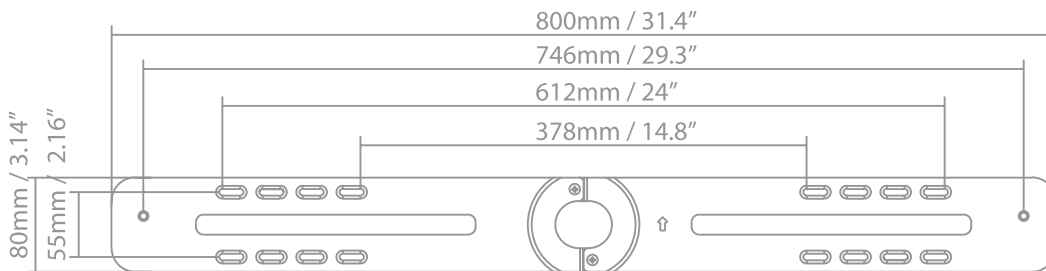

WALL MOUNT KIT FOR SONOS® PLAYBAR

SSPB - Wall Mount Kit for SONOS® PLAYBAR

SSPB

- Deluxe wall mounting kit for SONOS® PLAYBAR
- EVA foam pads protect wall-surface from scratches and scuffs
- Direction indicator assures easy and proper installation
- Ultra-low profile design