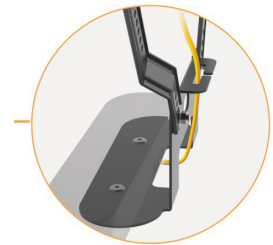

# SONOS BEAM SOUNDBAR BRACKET

SB SERIES

SB1

Bracket Mount

**Tilts and Swivels with your Full-Motion TV Bracket**  
Directs audio directly at the views

**Cable Management**  
Hides and organizes your wires

SB2

Wall Mount

**Plastic Decorative Covers**  
Protects the rear of the Sonos beam

**Cable Management**  
Hides and organizes your wires