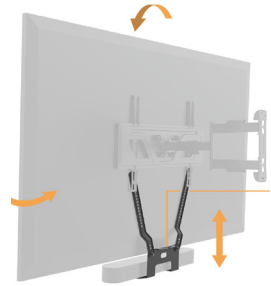

# SONOS BEAM SOUNDBAR BRACKET

SB SERIES

SB1

Bracket Mount

**Tilts and Swivels with your Full-Motion TV Bracket**  
Directs audio directly at the views

**Cable Management**  
Hides and organizes your wires

SB2

Wall Mount

**Plastic Decorative Covers**  
Protects the rear of the Sonos beam

**Cable Management**  
Hides and organizes your wires