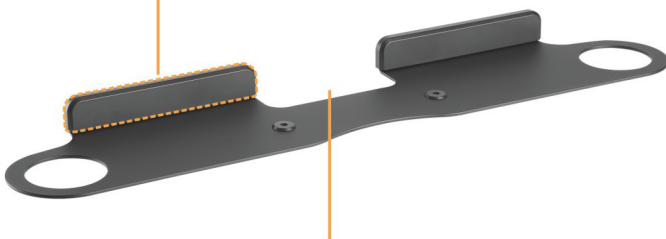

# SONOS BEAM SOUNDBAR BRACKET

SB SERIES

SB1

Bracket Mount

**Tilts and Swivels with your Full-Motion TV Bracket**  
Directs audio directly at the views

**Cable Management**  
Hides and organizes your wires

SB2

Wall Mount

**Plastic Decorative Covers**  
Protects the rear of the Sonos beam

**Cable Management**  
Hides and organizes your wires