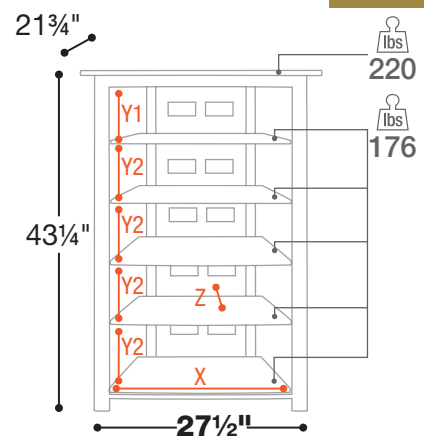

- X = 19¼" Usable Shelf Width
- Y1 = 6¾" Usable Shelf Height
- Y2 = 7½" Usable Shelf Height
- Z = 19" Usable Shelf Depth
- 8mm Top Shelf Thickness
- 6mm Lower Shelf Thickness

- Anti-Sway Design
- Black Lacquered Frame
- Adjustable Middle Shelves by three 1" Increments
- Adjustable Leveling Feet
- Wire Management

Frame

N

Glossy Black

Shelf

D

Dark Glass

122A6-D-N 27½"

- X = 19¼" Usable Shelf Width
- Y1 = 6½" Usable Shelf Width
- Y2 = 7" Usable Shelf Height
- Z = 19" Usable Shelf Depth
- 8mm Top Shelf Thickness
- 6mm Lower Shelf Thickness

- Modern And Stable Design
- Smooth Rounded Corners
- Five Fixed Shelves
- Wire Management

Frame

N

Glossy Black

Shelf

D

Dark Glass

126-D-N 19"

- X = 18¾" Usable Shelf Width
- Y1 = 6¾" Usable Shelf Height
- Y2 = 7¾" Usable Shelf Height
- Z = 16" Usable Shelf Depth
- 8mm Upper Shelves Thickness
- 10mm Bottom Shelf Thickness