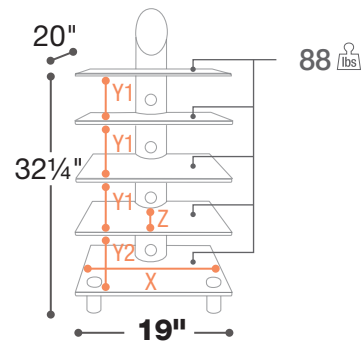

- X = 19¼" Usable Shelf Width
- Y1 = 6¾" Usable Shelf Height
- Y2 = 7½" Usable Shelf Height
- Z = 19" Usable Shelf Depth
- 8mm Top Shelf Thickness
- 6mm Lower Shelf Thickness

- Anti-Sway Design
- Black Lacquered Frame
- Adjustable Middle Shelves by three 1" Increments
- Adjustable Leveling Feet
- Wire Management

Frame

N

Glossy Black

Shelf

D

Dark Glass

122A6-D-N 27½"

- X = 19¼" Usable Shelf Width
- Y1 = 6½" Usable Shelf Width
- Y2 = 7" Usable Shelf Height
- Z = 19" Usable Shelf Depth
- 8mm Top Shelf Thickness
- 6mm Lower Shelf Thickness

- Modern And Stable Design
- Smooth Rounded Corners
- Five Fixed Shelves
- Wire Management

Frame

N

Glossy Black

Shelf

D

Dark Glass

126-D-N 19"

- X = 18¾" Usable Shelf Width
- Y1 = 6¾" Usable Shelf Height
- Y2 = 7¾" Usable Shelf Height
- Z = 16" Usable Shelf Depth
- 8mm Upper Shelves Thickness
- 10mm Bottom Shelf Thickness