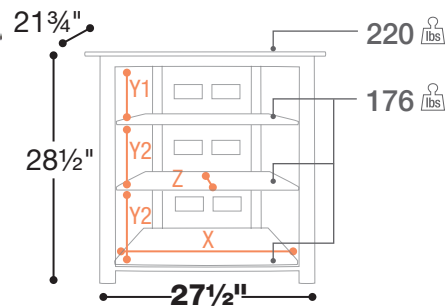

- Anti-Sway Design
- Black Lacquered Frame
- Adjustable Middle Shelves by three 1" Increments
- Adjustable Leveling Feet
- Wire Management

Frame

N

Glossy Black

Shelf

D

Dark Glass

122A4-D-N 27½"

- X = 19¼" Usable Shelf Width
- Y1 = 6¾" Usable Shelf Height
- Y2 = 7½" Usable Shelf Height
- Z = 19" Usable Shelf Depth
- 8mm Top Shelf Thickness
- 6mm Lower Shelf Thickness

- Anti-Sway Design
- Black Lacquered Frame
- Adjustable Middle Shelves by three 1" Increments
- Adjustable Leveling Feet
- Wire Management

Frame

N

Glossy Black

Shelf

D

Dark Glass

122A6-D-N 27½"

- X = 19¼" Usable Shelf Width
- Y1 = 6½" Usable Shelf Width
- Y2 = 7" Usable Shelf Height
- Z = 19" Usable Shelf Depth
- 8mm Top Shelf Thickness
- 6mm Lower Shelf Thickness

- X = 18¾" Usable Shelf Width
- Y1 = 6¾" Usable Shelf Height
- Y2 = 7¾" Usable Shelf Height
- Z = 16" Usable Shelf Depth
- 8mm Upper Shelves Thickness
- 10mm Bottom Shelf Thickness