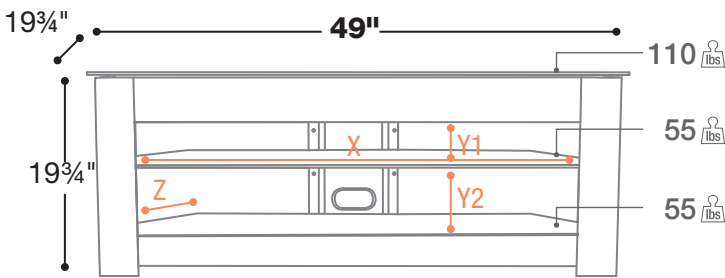

173PL49-D-MB 49"

- Real Wood Front
- Sturdy Metal Frame
- Middle shelf is adjustable by three 1" increments
- Wire Management

173PL49-D-N 49"

- X = 40" Usable Shelf Width
- Y1 = 4" Usable Shelf Height
- Y2 = 6 3/4" Usable Shelf Height
- Z = 17" Usable Shelf Depth