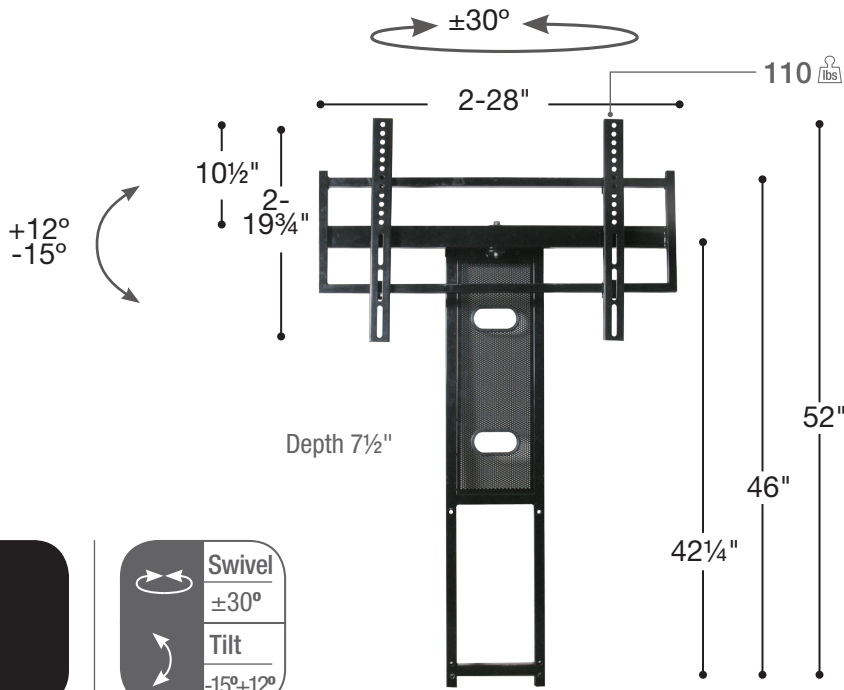

VESA 50x50 to 460x700mm

- Full Metal Construction
- Compatible with models 173 Series, 190 Series, S53, S67, S68 and SH11

N
Black

173PE-N

- Real Wood Front
- Sturdy Metal Frame
- Middle shelf is adjustable by three 1" increments
- Wire Management

- X = 32" Usable Shelf Width
- Y1 = 4" Usable Shelf Height
- Y2 = 6 $\frac{3}{4}$ " Usable Shelf Height
- Z = 17" Usable Shelf Depth