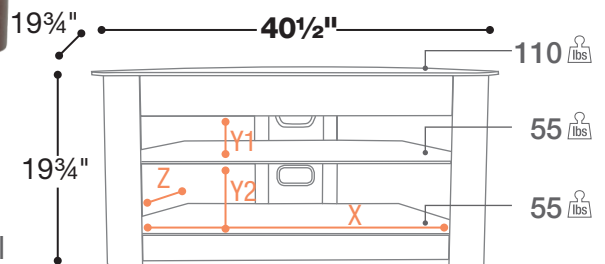

VESA 50x50 to 460x700mm

- Full Metal Construction
- Compatible with models 173 Series, 190 Series, S53, S67, S68 and SH11

N
Black

173PE-N

- Real Wood Front
- Sturdy Metal Frame
- Middle shelf is adjustable by three 1" increments
- Wire Management

- X = 32" Usable Shelf Width
- Y1 = 4" Usable Shelf Height
- Y2 = 6 $\frac{3}{4}$ " Usable Shelf Height
- Z = 17" Usable Shelf Depth