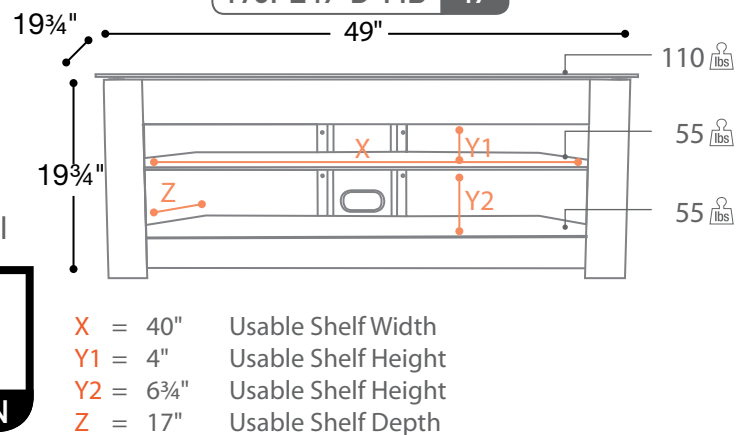

173PL40-D-MB 40½"

- Real Wood Front
- Sturdy Metal Frame
- Middle shelf is adjustable by three 1" increments
- Wire Management

173PL40-D-N 40½"

Frames

**MB**

Medium Brown

**N**

Black

Shelf

**D**

Dark Glass

Optional

- Real Wood Front
- Sturdy Metal Frame
- Middle shelf is adjustable by three 1" increments
- Wire Management

173PL49-D-N 49"

173PL49-D-MB 49"

Frames