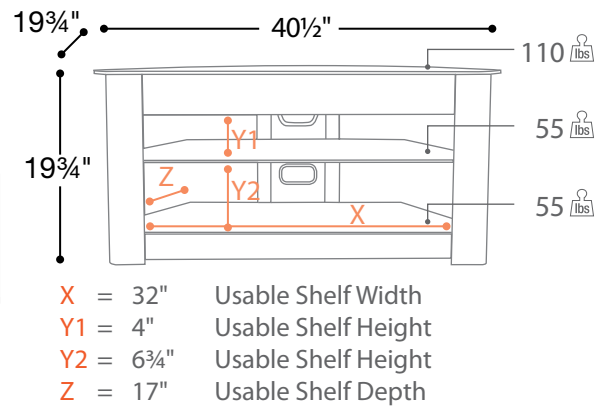

173PL40-D-MB 40½"

- Real Wood Front
- Sturdy Metal Frame
- Middle shelf is adjustable by three 1" increments
- Wire Management

173PL40-D-N 40½"

Frames

**MB**

Medium Brown

**N**

Black

Shelf

**D**

Dark Glass

Optional

- Real Wood Front
- Sturdy Metal Frame
- Middle shelf is adjustable by three 1" increments
- Wire Management

173PL49-D-N 49"

173PL49-D-MB 49"

Frames