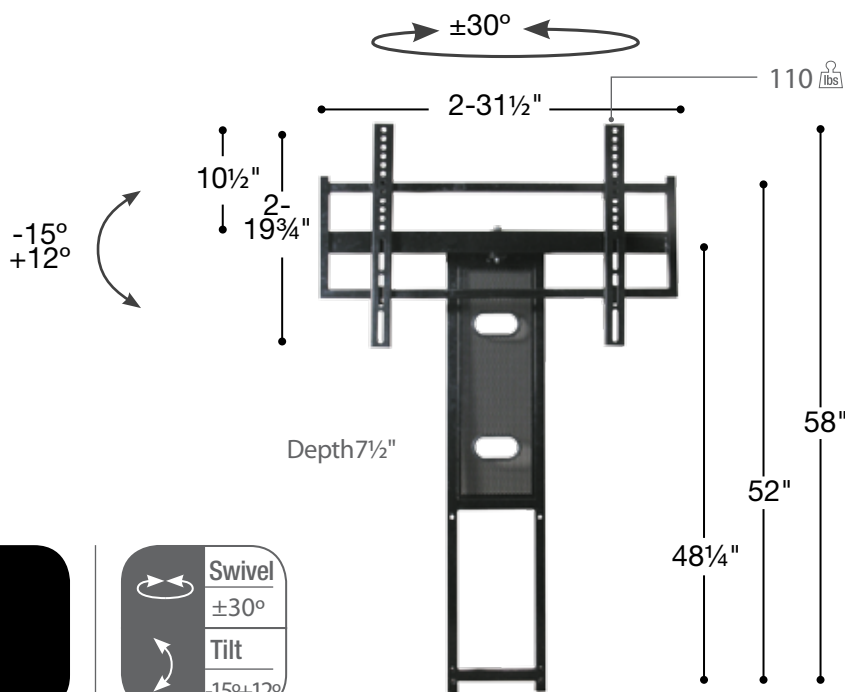

173PL65-D-MB 65"

- Real Wood Front
- Sturdy Metal Frame
- Middle shelf is adjustable by three 1" increments
- Wire Management

173PL65-D-N 65"

Frames

MB
Medium Brown

N
Black

Shelf

D
Dark Glass

Optional

173PE-N

VESA 50x50 to 460x700mm

- Full Metal Construction
- 3 Level position for TV Bracket in increments for 1.4"
- Compatible with models 173 Series, 190 Series.

N
Black

Swivel ±30°
Tilt -15°/+12°