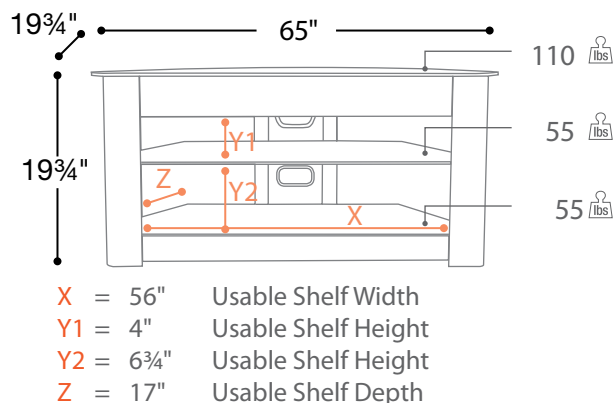

173PL65-D-MB 65"

- Real Wood Front
- Sturdy Metal Frame
- Middle shelf is adjustable by three 1" increments
- Wire Management

173PL65-D-N 65"

Frames

MB
Medium Brown

N
Black

Shelf

D
Dark Glass

Optional

173PE-N

VESA 50x50 to 460x700mm

- Full Metal Construction
- 3 Level position for TV Bracket in increments for 1.4"
- Compatible with models 173 Series, 190 Series.

N
Black

Swivel ±30°
Tilt -15°/+12°