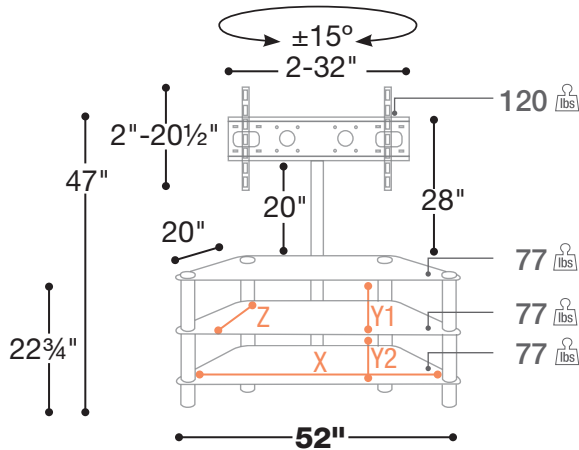

- Pedestal and Bracket Included
- Easy Swivel Function
- 8mm Tempered Black Glass Top Shelf
- Wire Management

- X = 46½" Usable Shelf Width
- Y1 = 7½" Usable Shelf Height
- Y2 = 10½" Usable Shelf Height
- Z = 20½" Usable Shelf Depth
- 8mm Top Shelf Thickness
- 6mm Lower Shelf Thickness

175PE352-D-N 52"

Frame	Shelf	Swivel
N Glossy Black	D Dark Glass	Swivel ±15°

- Swiver Bracket Accommodates Panels up to 47"
- 8mm Tempered Black Glass Shelves
- Round Black Powder Coated Metal Legs

- X = 42½" Usable Shelf Width
- Y = 11¼" Usable Shelf Height
- Z = 15¾" Usable Shelf Depth
- 8mm Shelves Thickness

No longer available
(See S34E48N)

SPL04 48"

Frame	Shelf	Swivel
N Glossy Black	D Dark Glass	Swivel ±35°