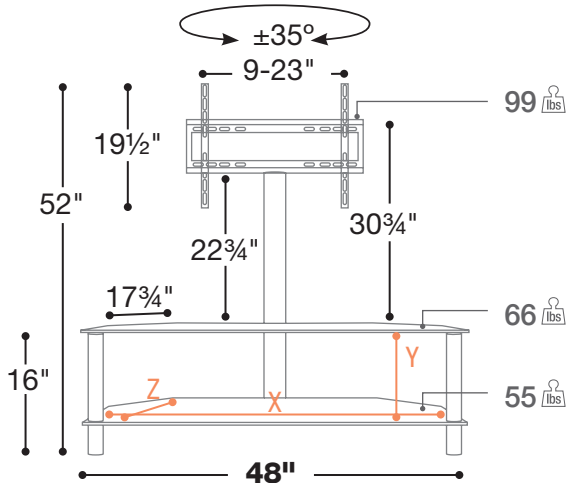

- Pedestal and Bracket Included
- Easy Swivel Function
- 8mm Tempered Black Glass Top Shelf
- Wire Management

- X = 46½" Usable Shelf Width
- Y1 = 7½" Usable Shelf Height
- Y2 = 10½" Usable Shelf Height
- Z = 20½" Usable Shelf Depth
- 8mm Top Shelf Thickness
- 6mm Lower Shelf Thickness

175PE352-D-N 52"

| Frame | Shelf | Swivel |
|--------------|------------|--------|
| N | D | Swivel |
| Glossy Black | Dark Glass | ±15° |

- Swivel Bracket Accommodates Panels up to 47"
- 8mm Tempered Black Glass Shelves
- Round Black Powder Coated Metal Legs

- X = 42½" Usable Shelf Width
- Y = 11¼" Usable Shelf Height
- Z = 15¾" Usable Shelf Depth
- 8mm Shelves Thickness

SPL04 48"

| Frame | Shelf | Swivel |
|--------------|------------|--------|
| N | D | Swivel |
| Glossy Black | Dark Glass | ±35° |