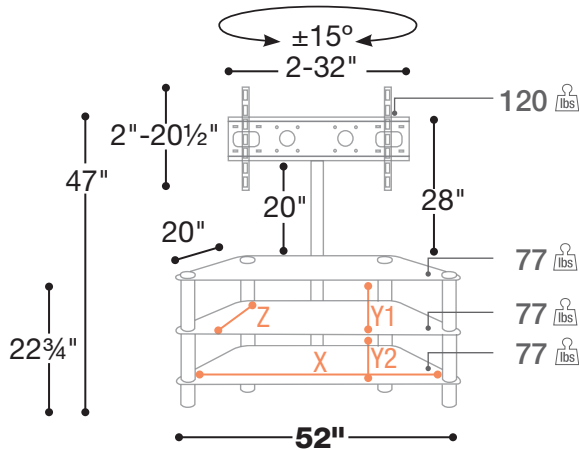

- Pedestal and Bracket Included
- Easy Swivel Function
- 8mm Tempered Black Glass Top Shelf
- Wire Management

- X = 46½" Usable Shelf Width
- Y1 = 7½" Usable Shelf Height
- Y2 = 10½" Usable Shelf Height
- Z = 20½" Usable Shelf Depth
- 8mm Top Shelf Thickness
- 6mm Lower Shelf Thickness

175PE352-D-N 52"

| Frame | Shelf | Swivel |
|--------------|------------|--------|
| N | D | Swivel |
| Glossy Black | Dark Glass | ±15° |

- Swivel Bracket Accommodates Panels up to 47"
- 8mm Tempered Black Glass Shelves
- Round Black Powder Coated Metal Legs

- X = 42½" Usable Shelf Width
- Y = 11¼" Usable Shelf Height
- Z = 15¾" Usable Shelf Depth
- 8mm Shelves Thickness

SPL04 48"

| Frame | Shelf | Swivel |
|--------------|------------|--------|
| N | D | Swivel |
| Glossy Black | Dark Glass | ±35° |