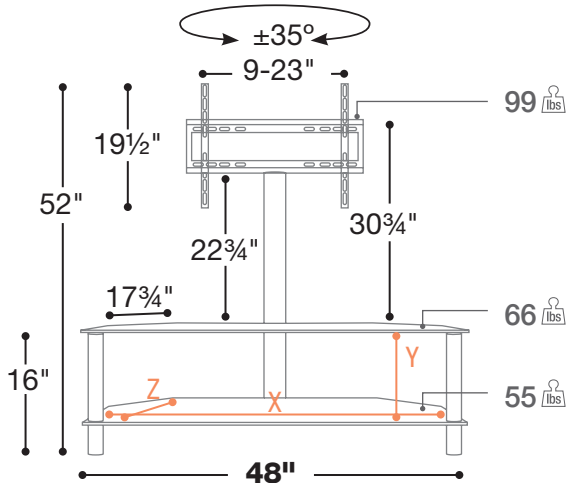

- Pedestal and Bracket Included
- Easy Swivel Function
- 8mm Tempered Black Glass Top Shelf
- Wire Management

- X = 46½" Usable Shelf Width
- Y1 = 7½" Usable Shelf Height
- Y2 = 10½" Usable Shelf Height
- Z = 20½" Usable Shelf Depth
- 8mm Top Shelf Thickness
- 6mm Lower Shelf Thickness

175PE352-D-N 52"

Frame	Shelf	Swivel
N Glossy Black	D Dark Glass	Swivel ±15°

- Swiver Bracket Accommodates Panels up to 47"
- 8mm Tempered Black Glass Shelves
- Round Black Powder Coated Metal Legs

- X = 42½" Usable Shelf Width
- Y = 11¼" Usable Shelf Height
- Z = 15¾" Usable Shelf Depth
- 8mm Shelves Thickness

No longer available
(See S34E48N)

SPL04 48"

Frame	Shelf	Swivel
N Glossy Black	D Dark Glass	Swivel ±35°