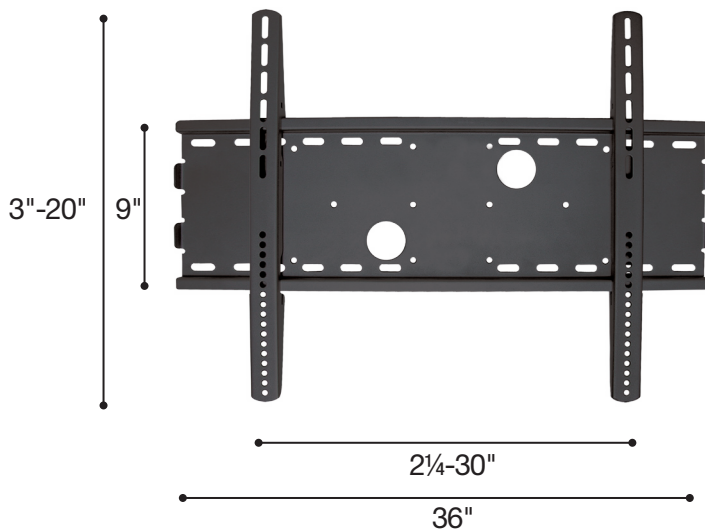

PW-42-N

VESA 75x75 to 400x300mm

- Slide Bar Security Fastener
- Closed Back Wall Plate
- Optional Ceiling and Wall Extensions Available

PW-63-N

VESA 75x75 to 800x600mm

- Slide Bar Security Fastener
- Optional Ceiling and Wall Extensions Available