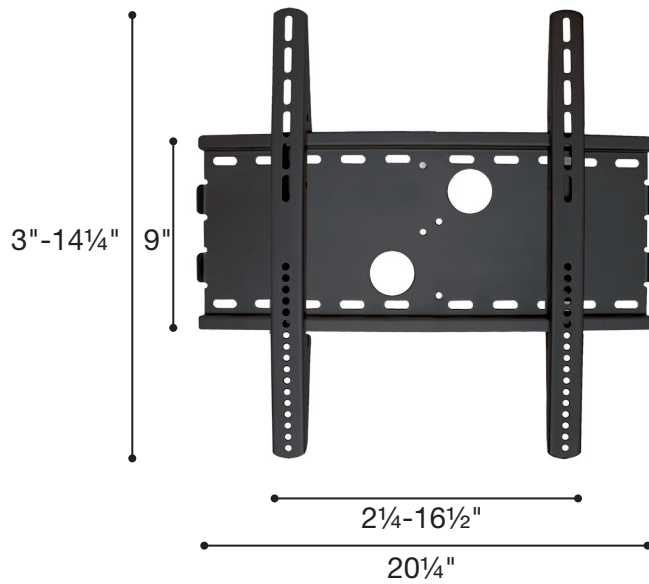

PW-42-N

VESA 75x75 to 400x300mm

- Slide Bar Security Fastener
- Closed Back Wall Plate
- Optional Ceiling and Wall Extensions Available

PW-63-N

VESA 75x75 to 800x600mm

- Slide Bar Security Fastener
- Optional Ceiling and Wall Extensions Available