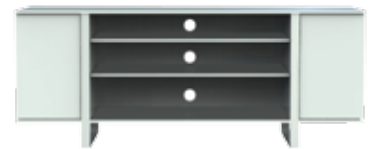

S24V63F-W + S24-DO 63"

S24V63F-W + S24-DB 63"

S24V63F-W + S24-DN 63"

S24V63F-W + S24-DW 63"

X = 37" Usable Shelf Width  
 Y = 19" Usable Shelf Height  
 Z = 21" Usable Shelf Depth

- Wood Grain Melamine
- Two Push-to-Open Doors
- Center Open Compartment 37" Wide to Accomodate Soundbars
- Extra Deep Shelves for Large Components
- 2 Adjustable Center Shelves
- Cable Management
- Powder Coated Metal Frame
- Supports TV's up to 65"

Frame	Doors + Sides		
<b>W</b> White	<b>DN</b> Black	<b>DO</b> Oak	<b>DW</b> White