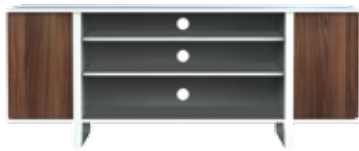

S24V63F-W + S24-DO 63"

S24V63F-W + S24-DB 63"

S24V63F-W + S24-DN 63"

S24V63F-W + S24-DW 63"

X = 37" Usable Shelf Width  
 Y = 19" Usable Shelf Height  
 Z = 21" Usable Shelf Depth

- Wood Grain Melamine
- Two Push-to-Open Doors
- Center Open Compartment 37" Wide to Accomodate Soundbars
- Extra Deep Shelves for Large Components
- 2 Adjustable Center Shelves
- Cable Management
- Powder Coated Metal Frame
- Supports TV's up to 65"

Frame	Doors + Sides		
<b>W</b> White	<b>DN</b> Black	<b>DO</b> Oak	<b>DW</b> White