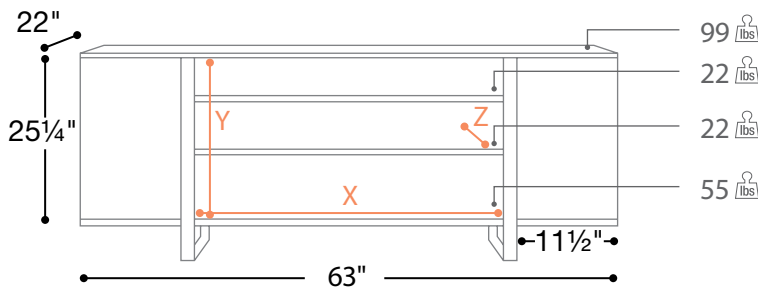

S24V63F-W + S24-DO 63"

S24V63F-W + S24-DB 63"

S24V63F-W + S24-DN 63"

S24V63F-W + S24-DW 63"

X = 37" Usable Shelf Width  
 Y = 19" Usable Shelf Height  
 Z = 21" Usable Shelf Depth

- Wood Grain Melamine
- Two Push-to-Open Doors
- Center Open Compartment 37" Wide to Accomodate Soundbars
- Extra Deep Shelves for Large Components
- 2 Adjustable Center Shelves
- Cable Management
- Powder Coated Metal Frame
- Supports TV's up to 65"