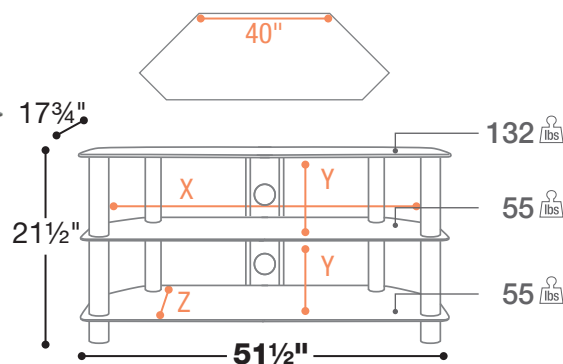

- X = 35½" Usable Shelf Width
- Y = 8¾" Usable Shelf Height
- Z = 15¾" Usable Shelf Depth
- 8mm Top Shelf Thickness
- 6mm Lower Shelf Thickness

- Along Wall Or Corner Placement Option
- Black Lacquered Frame
- Wire Management

S31P52N 51½"

Frame

N

Glossy Black

Shelf

D

Dark Glass

- X = 45¼" Usable Shelf Width
- Y = 8¾" Usable Shelf Height
- Z = 15¾" Usable Shelf Depth
- 8mm Top Shelf Thickness
- 6mm Lower Shelf Thickness

- Pedestal and Bracket Included
- Easy Swivel Function
- 8mm Tempered Black Glass Top Shelf
- Wire Management

S43E41N 41¼"

Frame

N

Glossy Black

Shelf

D

Dark Glass

- X = 35" Usable Shelf Width
- Y1 = 7¼" Usable Shelf Height
- Y2 = 6¾" Usable Shelf Height
- Z = 13¾" Usable Shelf Depth
- 8mm Top Shelf Thickness
- 6mm Lower Shelf Thickness