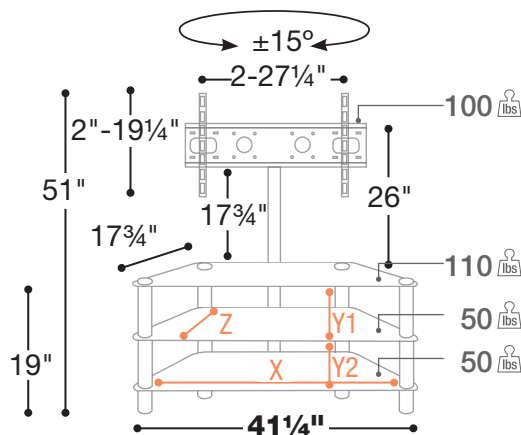

- X = 35½" Usable Shelf Width
- Y = 8¾" Usable Shelf Height
- Z = 15¾" Usable Shelf Depth
- 8mm Top Shelf Thickness
- 6mm Lower Shelf Thickness

- Along Wall Or Corner Placement Option
- Black Lacquered Frame
- Wire Management

S31P52N 51½"

Frame

N

Glossy Black

Shelf

D

Dark Glass

- X = 45¼" Usable Shelf Width
- Y = 8¾" Usable Shelf Height
- Z = 15¾" Usable Shelf Depth
- 8mm Top Shelf Thickness
- 6mm Lower Shelf Thickness

- Pedestal and Bracket Included
- Easy Swivel Function
- 8mm Tempered Black Glass Top Shelf
- Wire Management

S43E41N 41¼"

Frame

N

Glossy Black

Shelf

D

Dark Glass

- X = 35" Usable Shelf Width
- Y1 = 7¼" Usable Shelf Height
- Y2 = 6¾" Usable Shelf Height
- Z = 13¾" Usable Shelf Depth
- 8mm Top Shelf Thickness
- 6mm Lower Shelf Thickness