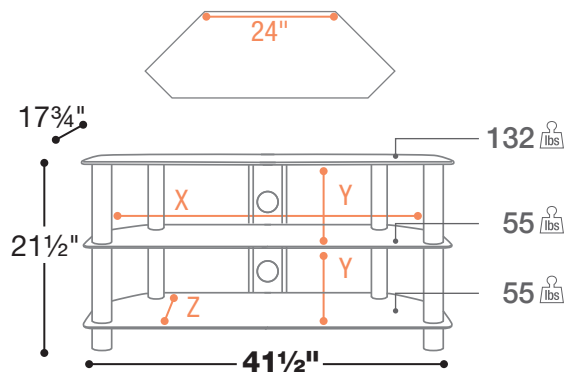

- Along Wall Or Corner Placement Option
- Black Lacquered Frame
- Wire Management

S31P42N 41½"

Frame

N

Glossy Black

Shelf

D

Dark Glass

- X = 35½" Usable Shelf Width
- Y = 8¾" Usable Shelf Height
- Z = 15¾" Usable Shelf Depth
- 8mm Top Shelf Thickness
- 6mm Lower Shelf Thickness

- Along Wall Or Corner Placement Option
- Black Lacquered Frame
- Wire Management

S31P52N 51½"

Frame

N

Glossy Black

Shelf

D

Dark Glass

- X = 45¼" Usable Shelf Width
- Y = 8¾" Usable Shelf Height
- Z = 15¾" Usable Shelf Depth
- 8mm Top Shelf Thickness
- 6mm Lower Shelf Thickness

- X = 35" Usable Shelf Width
- Y1 = 7¼" Usable Shelf Height
- Y2 = 6¾" Usable Shelf Height
- Z = 13¾" Usable Shelf Depth
- 8mm Top Shelf Thickness
- 6mm Lower Shelf Thickness