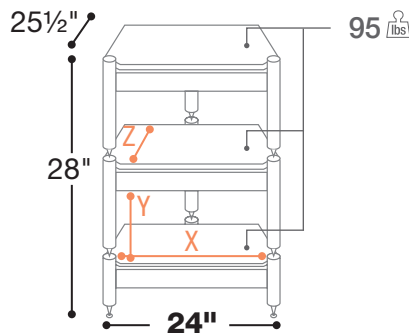

- 10mm Thick Glass
- 23½" Deep for Deeper Components
- Modular Design
- 6" or 12" High Add-on Section
- 2½" Diameter Post
- Adjustable Spikes and Flat Feet Included
- 95lbs (43kg) Max Load per Shelf

Available in  
 3 Shelf Format - S44A3N  
 4 Shelf Format - S44A4N  
 5 Shelf Format - S44A5N  
 6 Shelf Format - S44A6N

Frame	Shelf
<b>N</b>	<b>D</b>
Black	Dark Glass

Optional

S44A-1SK 24" 12" High

S44A-HSK 24" 6" High

- X = 19 3/4" Usable Shelf Width
- Y = 9 3/4" Usable Shelf Height
- Z = 23 1/2" Usable Shelf Depth

**S44A3N** 24" 28" High

- X = 19 3/4" Usable Shelf Width
- Y = 9 3/4" Usable Shelf Height
- Z = 23 1/2" Usable Shelf Depth

**S44A4N** 24" 40" High

Options

**S44A-1SK** 24" 12" High

**S44A-HSK** 24" 6" High

- X = 19 3/4" Usable Shelf Width
- Y = 9 3/4" Usable Shelf Height
- Z = 23 1/2" Usable Shelf Depth

**S44A5N** 24" 52" High

- X = 19 3/4" Usable Shelf Width
- Y = 9 3/4" Usable Shelf Height
- Z = 23 1/2" Usable Shelf Depth

**S44A6N** 24" 64" High