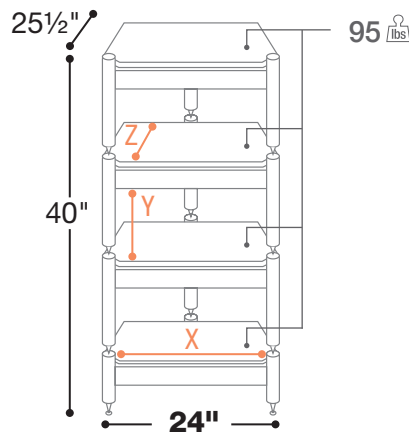

- 10mm Thick Glass
- 23½" Deep for Deeper Components
- Modular Design
- 6" or 12" High Add-on Section
- 2½" Diameter Post
- Adjustable Spikes and Flat Feet Included
- 95lbs (43kg) Max Load per Shelf

Available in  
 3 Shelf Format - S44A3N  
 4 Shelf Format - S44A4N  
 5 Shelf Format - S44A5N  
 6 Shelf Format - S44A6N

Frame	Shelf
<b>N</b>	<b>D</b>
Black	Dark Glass

Optional

S44A-1SK 24" 12" High

S44A-HSK 24" 6" High

- X = 19 3/4" Usable Shelf Width
- Y = 9 3/4" Usable Shelf Height
- Z = 23 1/2" Usable Shelf Depth

**S44A3N** 24" 28" High

- X = 19 3/4" Usable Shelf Width
- Y = 9 3/4" Usable Shelf Height
- Z = 23 1/2" Usable Shelf Depth

**S44A4N** 24" 40" High

Options

**S44A-1SK** 24" 12" High

**S44A-HSK** 24" 6" High

- X = 19 3/4" Usable Shelf Width
- Y = 9 3/4" Usable Shelf Height
- Z = 23 1/2" Usable Shelf Depth

**S44A5N** 24" 52" High

- X = 19 3/4" Usable Shelf Width
- Y = 9 3/4" Usable Shelf Height
- Z = 23 1/2" Usable Shelf Depth

**S44A6N** 24" 64" High