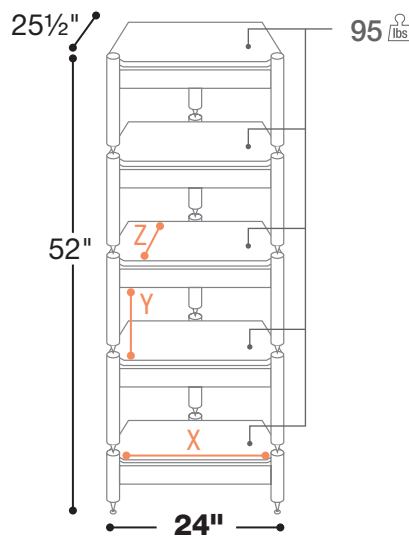

- 10mm Thick Glass
- 23½" Deep for Deeper Components
- Modular Design
- 6" or 12" High Add-on Section
- 2½" Diameter Post
- Adjustable Spikes and Flat Feet Included
- 95lbs (43kg) Max Load per Shelf

Available in  
 3 Shelf Format - S44A3N  
 4 Shelf Format - S44A4N  
 5 Shelf Format - S44A5N  
 6 Shelf Format - S44A6N

Frame	Shelf
<b>N</b>	<b>D</b>
Black	Dark Glass

Optional

S44A-1SK 24" 12" High

S44A-HSK 24" 6" High

- X = 19 3/4" Usable Shelf Width
- Y = 9 3/4" Usable Shelf Height
- Z = 23 1/2" Usable Shelf Depth

**S44A3N** 24" 28" High

- X = 19 3/4" Usable Shelf Width
- Y = 9 3/4" Usable Shelf Height
- Z = 23 1/2" Usable Shelf Depth

**S44A4N** 24" 40" High

Options

**S44A-1SK** 24" 12" High

**S44A-HSK** 24" 6" High

- X = 19 3/4" Usable Shelf Width
- Y = 9 3/4" Usable Shelf Height
- Z = 23 1/2" Usable Shelf Depth

**S44A5N** 24" 52" High

- X = 19 3/4" Usable Shelf Width
- Y = 9 3/4" Usable Shelf Height
- Z = 23 1/2" Usable Shelf Depth

**S44A6N** 24" 64" High