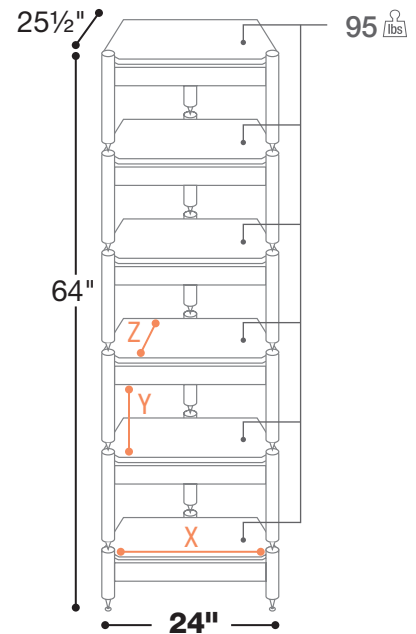

- 10mm Thick Glass
- 23½" Deep for Deeper Components
- Modular Design
- 6" or 12" High Add-on Section
- 2½" Diameter Post
- Adjustable Spikes and Flat Feet Included
- 95lbs (43kg) Max Load per Shelf

Available in  
 3 Shelf Format - S44A3N  
 4 Shelf Format - S44A4N  
 5 Shelf Format - S44A5N  
 6 Shelf Format - S44A6N

Frame	Shelf
<b>N</b>	<b>D</b>
Black	Dark Glass

Optional

S44A-1SK 24" 12" High

S44A-HSK 24" 6" High

- X = 19 3/4" Usable Shelf Width
- Y = 9 3/4" Usable Shelf Height
- Z = 23 1/2" Usable Shelf Depth

**S44A3N** 24" 28" High

- X = 19 3/4" Usable Shelf Width
- Y = 9 3/4" Usable Shelf Height
- Z = 23 1/2" Usable Shelf Depth

**S44A4N** 24" 40" High

Options

**S44A-1SK** 24" 12" High

**S44A-HSK** 24" 6" High

- X = 19 3/4" Usable Shelf Width
- Y = 9 3/4" Usable Shelf Height
- Z = 23 1/2" Usable Shelf Depth

**S44A5N** 24" 52" High

- X = 19 3/4" Usable Shelf Width
- Y = 9 3/4" Usable Shelf Height
- Z = 23 1/2" Usable Shelf Depth

**S44A6N** 24" 64" High