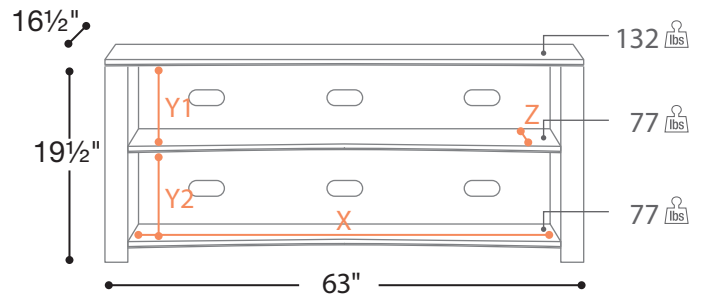

- Modern Curved Front to Match Curved TVs
- Wooden Side Panels
- Three Tempered Dark Glass Shelves with Metal Supports
- Wire Management

- X = 57 1/4" Usable Shelf Width
- Y1 = 6 3/4" Usable Shelf Height
- Y2 = 7 3/4" Usable Shelf Height
- Z = 16" Usable Shelf Depth