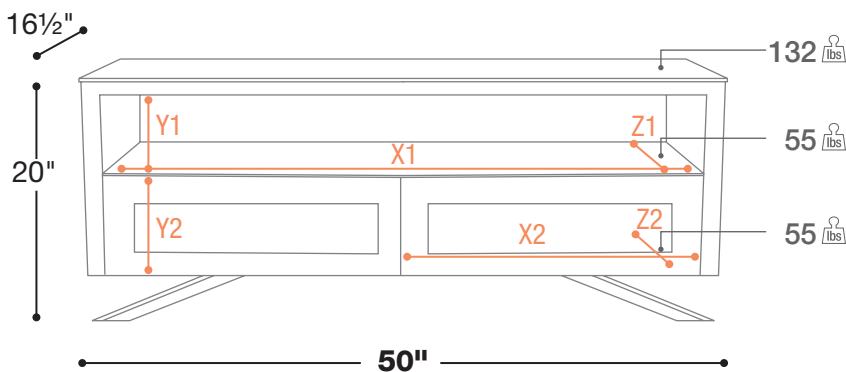

S68P50N 50"

- Modern Euro Design with Elegant Glass Top
- Open Compartment for Center Channel or Sound Bar
- Two Closed Equipment Compartments
- Smooth Soft Release Door Hinges

- X1 = 46 1/2" Usable Shelf Width
- Y1 = 6 1/4" Usable Shelf Height
- Z1 = 16 1/2" Usable Shelf Depth
- X2 = 22" Usable Shelf Width
- Y2 = 6 1/2" Usable Shelf Height
- Z2 = 15 1/4" Usable Shelf Depth