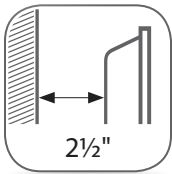

VESA 75x75 to 400x400 mm

SBT44

- Bubble Level Meter
- Security Locking Screws

VESA 75x75 to 600x400 mm

SBT64

- Bubble Level Meter
- Security Locking Screws

VESA 75x75 to 900x600 mm

SBT96