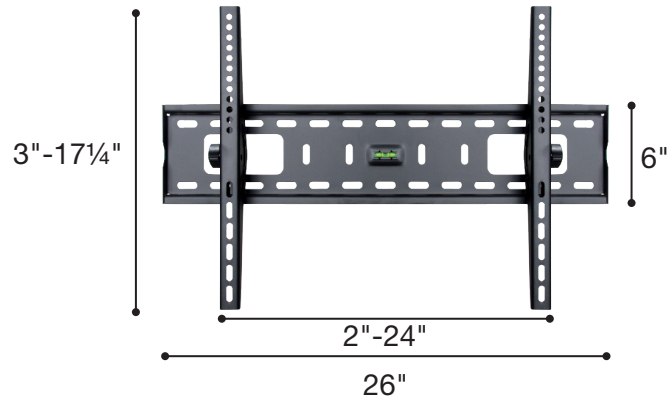

VESA 75x75 to 400x400 mm

SBT44

- Bubble Level Meter
- Security Locking Screws

VESA 75x75 to 600x400 mm

SBT64

- Bubble Level Meter
- Security Locking Screws

VESA 75x75 to 900x600 mm

SBT96

- Bubble Level Meter
- Security Locking Screws