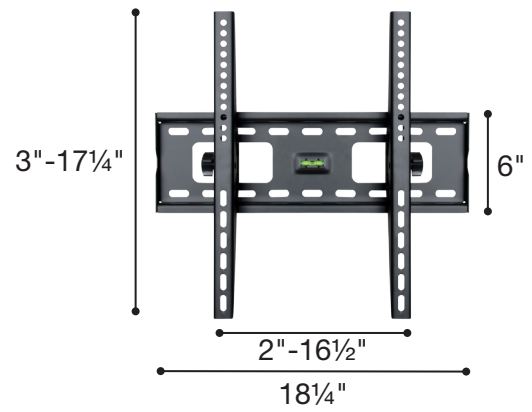

VESA 75x75 to 400x400 mm

SBT44

2 1/2"

20"+

150 lbs

- Bubble Level Meter
- Security Locking Screws

Tilt
±10°

VESA 75x75 to 600x400 mm

SBT64

2 1/2"

32"+

150 lbs

- Bubble Level Meter
- Security Locking Screws

Tilt
±10°

VESA 75x75 to 800x400 mm

SBT84

2 1/2"

42"+

165 lbs

- Bubble Level Meter
- Security Locking Screws

Tilt
±10°