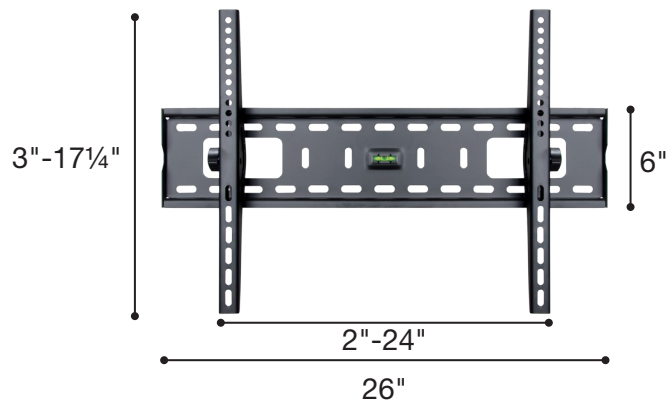

VESA 75x75 to 400x400 mm

SBT44

2 1/2"

20"+

150 lbs

- Bubble Level Meter
- Security Locking Screws

Tilt
±10°

VESA 75x75 to 600x400 mm

SBT64

2 1/2"

32"+

150 lbs

- Bubble Level Meter
- Security Locking Screws

Tilt
±10°

VESA 75x75 to 800x400 mm

SBT84

2 1/2"

42"+

165 lbs

- Bubble Level Meter
- Security Locking Screws

Tilt
±10°