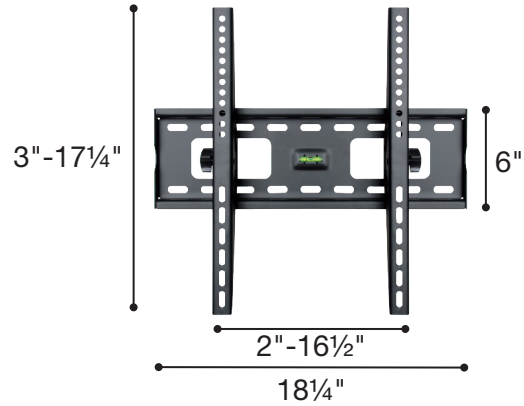

VESA 75x75 to 400x400 mm

SBT44

- Bubble Level Meter
- Security Locking Screws

VESA 75x75 to 600x400 mm

SBT64

- Bubble Level Meter
- Security Locking Screws

VESA 75x75 to 900x600 mm

SBT96

- Bubble Level Meter
- Security Locking Screws