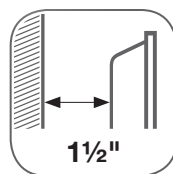

SB44

VESA 75x75 to 400x400 mm

- Bubble Level Meter
- Security Locking Screws

SB64

VESA 75x75 to 600x400 mm

- Bubble Level Meter
- Security Locking Screws

SB84

VESA 75x75 to 800x400 mm

- Bubble Level Meter
- Security Locking Screws