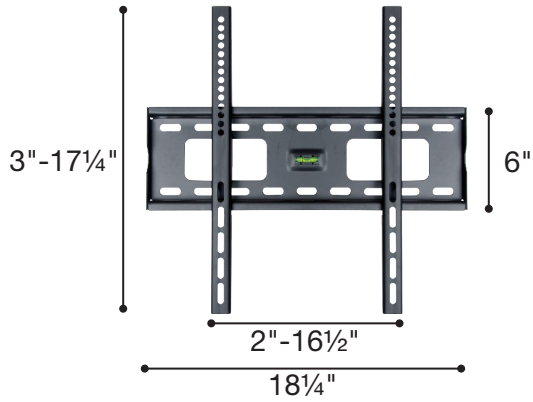

SB44

VESA 75x75 to 400x400 mm

- Bubble Level Meter
- Security Locking Screws

SB64

VESA 75x75 to 600x400 mm

- Bubble Level Meter
- Security Locking Screws

SB96

VESA 75x75 to 900x600 mm

- Bubble Level Meter
- Security Locking Screws