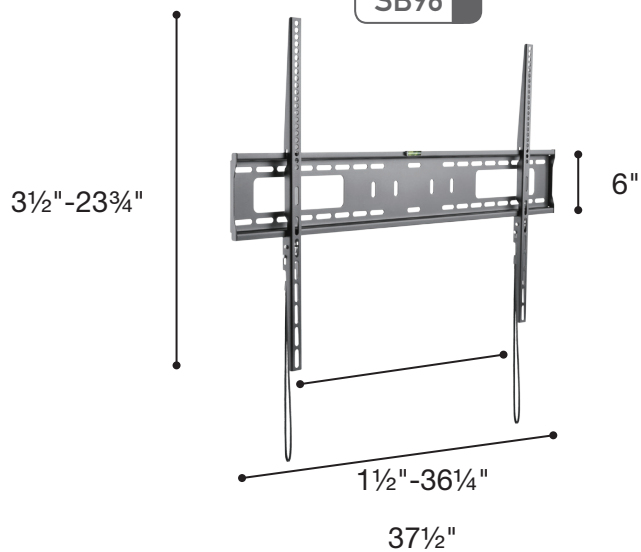

SB44

VESA 75x75 to 400x400 mm

- Bubble Level Meter
- Security Locking Screws

SB64

VESA 75x75 to 600x400 mm

- Bubble Level Meter
- Security Locking Screws

SB96

VESA 75x75 to 900x600 mm

- Bubble Level Meter
- Security Locking Screws