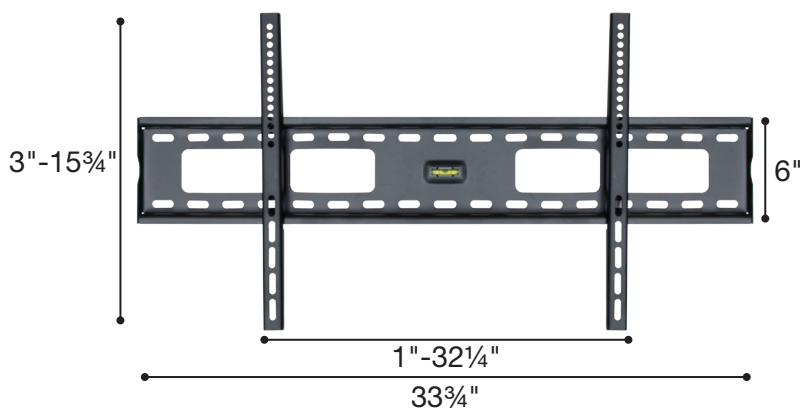

SB44

VESA 75x75 to 400x400 mm

- Bubble Level Meter
- Security Locking Screws

SB64

VESA 75x75 to 600x400 mm

- Bubble Level Meter
- Security Locking Screws

SB84

VESA 75x75 to 800x400 mm

- Bubble Level Meter
- Security Locking Screws