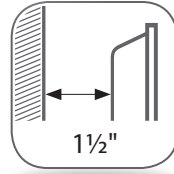

SB44

VESA 75x75 to 400x400 mm

- Bubble Level Meter
- Security Locking Screws

SB64

VESA 75x75 to 600x400 mm

- Bubble Level Meter
- Security Locking Screws

SB96

VESA 75x75 to 900x600 mm

- Bubble Level Meter
- Security Locking Screws