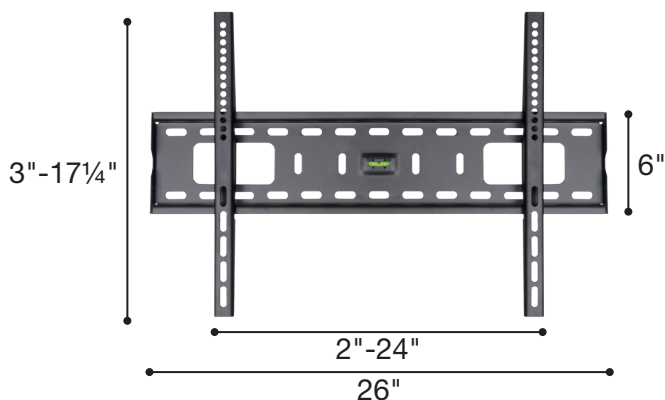

SB44

VESA 75x75 to 400x400 mm

- Bubble Level Meter
- Security Locking Screws

SB64

VESA 75x75 to 600x400 mm

- Bubble Level Meter
- Security Locking Screws

SB84

VESA 75x75 to 800x400 mm

- Bubble Level Meter
- Security Locking Screws