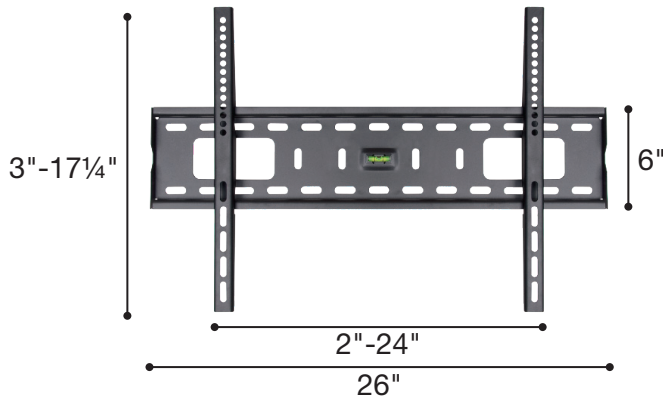

SB44

VESA 75x75 to 400x400 mm

- Bubble Level Meter
- Security Locking Screws

SB64

VESA 75x75 to 600x400 mm

- Bubble Level Meter
- Security Locking Screws

SB96

VESA 75x75 to 900x600 mm

- Bubble Level Meter
- Security Locking Screws