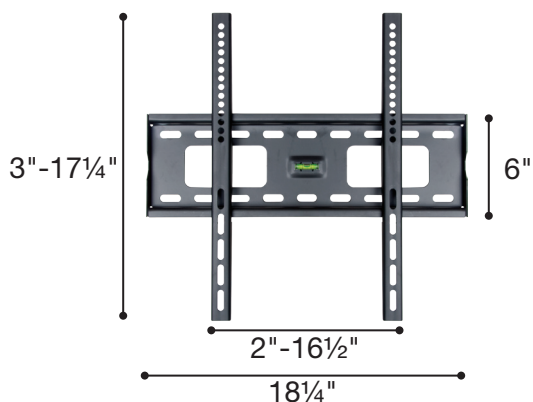

SB44

VESA 75x75 to 400x400 mm

- Bubble Level Meter
- Security Locking Screws

SB64

VESA 75x75 to 600x400 mm

- Bubble Level Meter
- Security Locking Screws

SB84

VESA 75x75 to 800x400 mm

- Bubble Level Meter
- Security Locking Screws