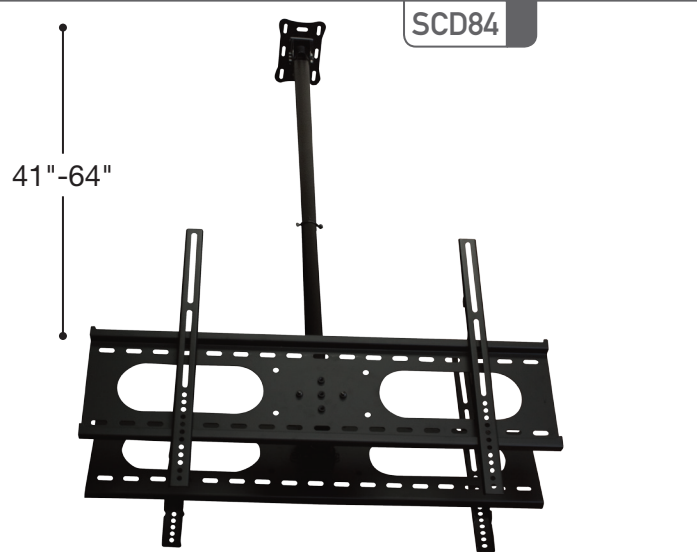

SCD84 - Dual Plate Ceiling Bracket

VESA 100×100 to 800×400mm

 37"	 300 lbs	 Tilt +12°
--	--	---

- Ceiling Mount
- Horizontally Adjustable Head Plate
- Adjustable Dual Plate
- Removable Plates
- Wire Management

VESA 50×50 to 200×200mm

 10"-32"	 44 lbs	 Swivel ±360° Tilt ±20°
---	--	---

- Ceiling Mount
- Adjustable Post from 19½"-33½"
- Single Plate Bracket
- Wire Management

VESA 100×100 to 200×200mm

 19"+	 165 lbs	 Swivel 360°
---	--	---

- Direct Mount Ceiling Extension
- May Be Used Also With PW/PWT and S0/SOT Series Brackets for larger TVs
- Adjustable Post from 31"-60"