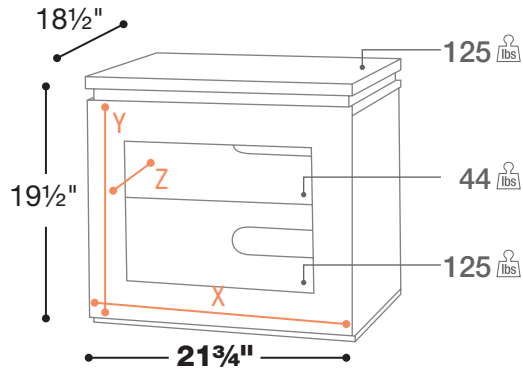

SH29V22N 22"

- Stand Alone or Modular Design
- Glass Top and Door
- High Gloss Lacquer Finish

X = 20" Usable Shelf Width  
 Y = 17" Usable Shelf Height  
 Z = 17 1/2" Usable Shelf Depth

SH29V32N 32"

X = 29 3/4" Usable Shelf Width  
 Y = 17" Usable Shelf Height  
 Z = 17 1/2" Usable Shelf Depth

SH29V43N 43"

X = 41 1/2" Usable Shelf Width  
 Y = 17" Usable Shelf Height  
 Z = 17 1/2" Usable Shelf Depth

Frame	Shelf
<b>N</b>	<b>D</b>
Black	Dark Glass