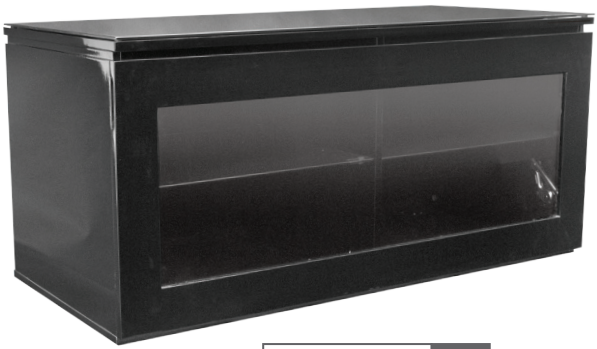

SH29V22N 22"

- Stand Alone or Modular Design
- Glass Top and Door
- High Gloss Lacquer Finish

X = 20" Usable Shelf Width  
 Y = 17" Usable Shelf Height  
 Z = 17 1/2" Usable Shelf Depth

SH29V32N 32"

X = 29 3/4" Usable Shelf Width  
 Y = 17" Usable Shelf Height  
 Z = 17 1/2" Usable Shelf Depth

SH29V43N 43"

X = 41 1/2" Usable Shelf Width  
 Y = 17" Usable Shelf Height  
 Z = 17 1/2" Usable Shelf Depth

Frame	Shelf
<b>N</b>	<b>D</b>
Black	Dark Glass