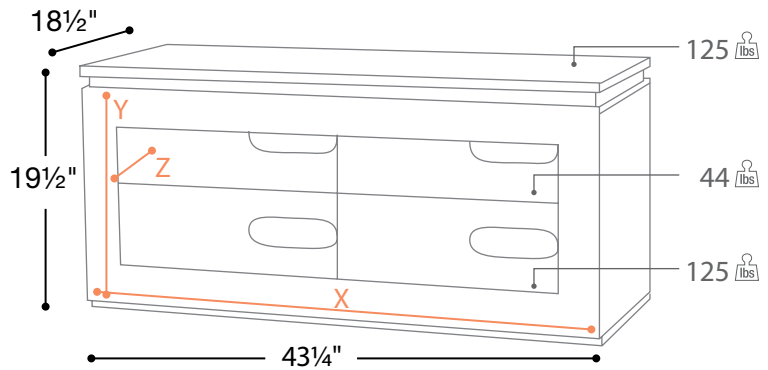

SH29V22N 22"

- Stand Alone or Modular Design
- Glass Top and Door
- High Gloss Lacquer Finish

X = 20" UsableShelfWidth
 Y = 17" UsableShelfHeight
 Z = 17 1/2" UsableShelfDepth

SH29V32N 32"

X = 29 3/4" UsableShelfWidth
 Y = 17" UsableShelfHeight
 Z = 17 1/2" UsableShelfDepth

SH29V43N 43"

X = 41 1/2" UsableShelfWidth
 Y = 17" UsableShelfHeight
 Z = 17 1/2" UsableShelfDepth

Frame

N

Black

Shelf

D

Dark Glass