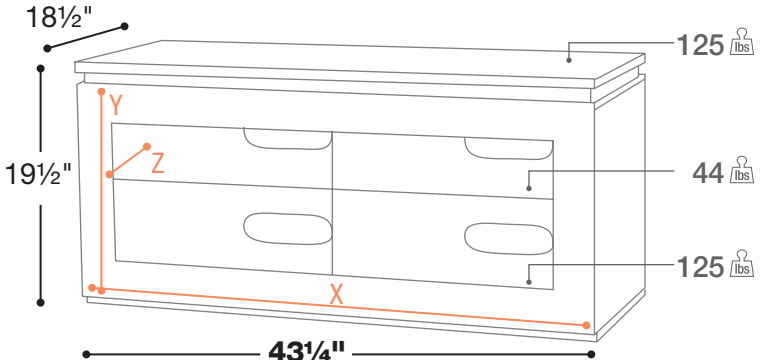

SH29V22N 22"

- Stand Alone or Modular Design
- Glass Top and Door
- High Gloss Lacquer Finish

X = 20" Usable Shelf Width  
 Y = 17" Usable Shelf Height  
 Z = 17 1/2" Usable Shelf Depth

SH29V32N 32"

X = 29 3/4" Usable Shelf Width  
 Y = 17" Usable Shelf Height  
 Z = 17 1/2" Usable Shelf Depth

SH29V43N 43"

X = 41 1/2" Usable Shelf Width  
 Y = 17" Usable Shelf Height  
 Z = 17 1/2" Usable Shelf Depth

Frame	Shelf
<b>N</b>	<b>D</b>
Black	Dark Glass