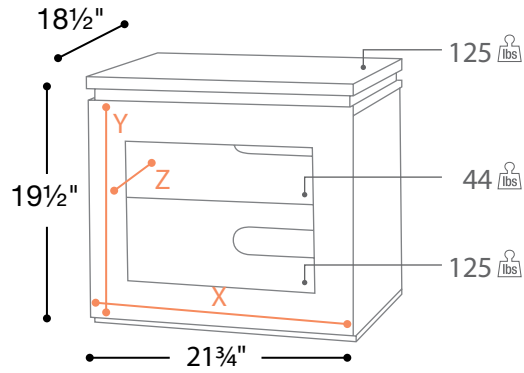

SH29V22N 22"

- Stand Alone or Modular Design
- Glass Top and Door
- High Gloss Lacquer Finish

X = 20" UsableShelfWidth
 Y = 17" UsableShelfHeight
 Z = 17 1/2" UsableShelfDepth

SH29V32N 32"

X = 29 3/4" UsableShelfWidth
 Y = 17" UsableShelfHeight
 Z = 17 1/2" UsableShelfDepth

SH29V43N 43"

X = 41 1/2" UsableShelfWidth
 Y = 17" UsableShelfHeight
 Z = 17 1/2" UsableShelfDepth

Frame

N

Black

Shelf

D

Dark Glass