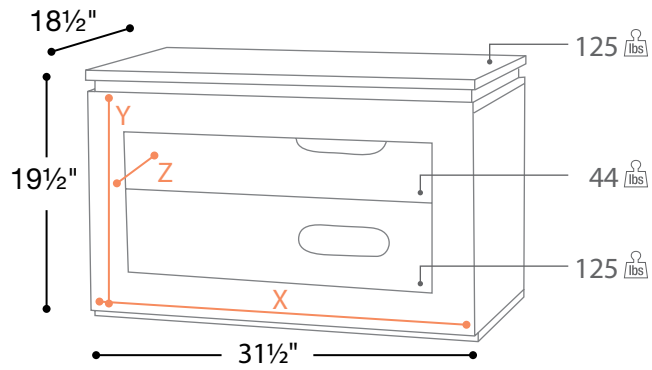

SH29V22N 22"

- Stand Alone or Modular Design
- Glass Top and Door
- High Gloss Lacquer Finish

X = 20" UsableShelfWidth
 Y = 17" UsableShelfHeight
 Z = 17 1/2" UsableShelfDepth

SH29V32N 32"

X = 29 3/4" UsableShelfWidth
 Y = 17" UsableShelfHeight
 Z = 17 1/2" UsableShelfDepth

SH29V43N 43"

X = 41 1/2" UsableShelfWidth
 Y = 17" UsableShelfHeight
 Z = 17 1/2" UsableShelfDepth

Frame

N

Black

Shelf

D

Dark Glass