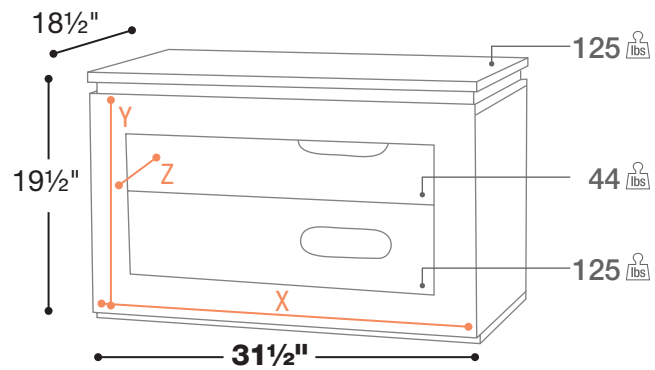

SH29V22N 22"

- Stand Alone or Modular Design
- Glass Top and Door
- High Gloss Lacquer Finish

X = 20" Usable Shelf Width  
 Y = 17" Usable Shelf Height  
 Z = 17 1/2" Usable Shelf Depth

SH29V32N 32"

X = 29 3/4" Usable Shelf Width  
 Y = 17" Usable Shelf Height  
 Z = 17 1/2" Usable Shelf Depth

SH29V43N 43"

X = 41 1/2" Usable Shelf Width  
 Y = 17" Usable Shelf Height  
 Z = 17 1/2" Usable Shelf Depth

Frame	Shelf
<b>N</b>	<b>D</b>
Black	Dark Glass