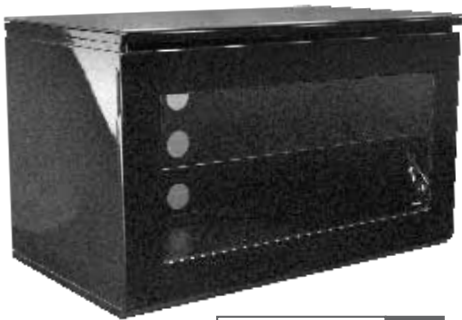

SH29V22N 22"

- Stand Alone or Modular Design
- Glass Top and Door
- High Gloss Lacquer Finish

X = 20" UsableShelfWidth
 Y = 17" UsableShelfHeight
 Z = 17 1/2" UsableShelfDepth

SH29V32N 32"

X = 29 3/4" UsableShelfWidth
 Y = 17" UsableShelfHeight
 Z = 17 1/2" UsableShelfDepth

SH29V43N 43"

X = 41 1/2" UsableShelfWidth
 Y = 17" UsableShelfHeight
 Z = 17 1/2" UsableShelfDepth

Frame

N

Black

Shelf

D

Dark Glass