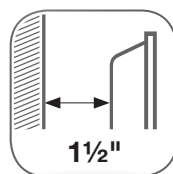

SPA1

VESA 50x50 to 200x200mm

- Single Stud Mount
- Pivoting Head
- Angle Free Tilting

SPA2

VESA 50x50 to 200x200mm

- Dual Articulation Extension Arm
- Pivoting Head
- Angle Free Tilting

SPA3

VESA 50x50 to 200x200mm

- Triple Articulation Extension Arm
- Pivoting Head
- Angle Free Tilting