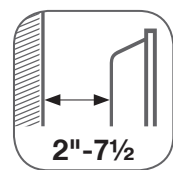

SPA1

VESA 50x50 to 200x200mm

- Single Stud Mount
- Pivoting Head
- Angle Free Tilting

SPA2

VESA 50x50 to 200x200mm

- Dual Articulation Extension Arm
- Pivoting Head
- Angle Free Tilting

SPA3

VESA 50x50 to 200x200mm

- Triple Articulation Extension Arm
- Pivoting Head
- Angle Free Tilting