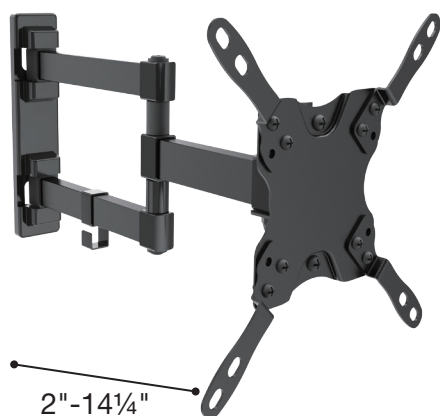

SPA1

VESA 50x50 to 200x200mm

- Single Stud Mount
- Pivoting Head
- Angle Free Tilting

SPA2

VESA 50x50 to 200x200mm

- Dual Articulation Extension Arm
- Pivoting Head
- Angle Free Tilting

SPA3

VESA 50x50 to 200x200mm

- Triple Articulation Extension Arm
- Pivoting Head
- Angle Free Tilting