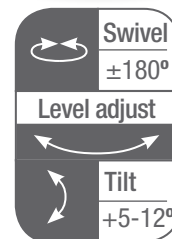

SPA1

VESA 50x50 to 200x200mm

- Single Stud Mount
- Pivoting Head
- Angle Free Tilting

SPA2

VESA 50x50 to 200x200mm

- Dual Articulation Extension Arm
- Pivoting Head
- Angle Free Tilting

SPA3

VESA 50x50 to 200x200mm

- Triple Articulation Extension Arm
- Pivoting Head
- Angle Free Tilting