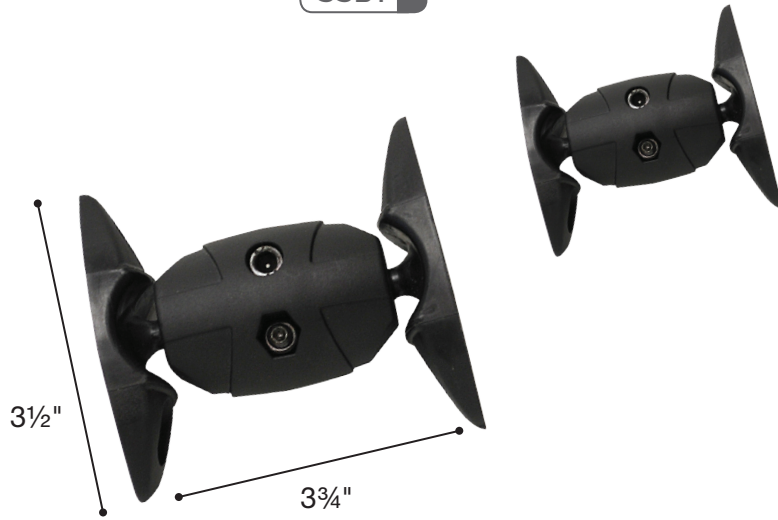

SSB1

- Easy to Install
- All Plastic Construction

WB-12U

- Single Stud Mount
- Ceiling or Wall Mount
- 3" Extension Included
- Two Head Options

WB-30M

- Single Stud Mount
- Security Locking Bolt
- Metal Construction with Hardware Covers