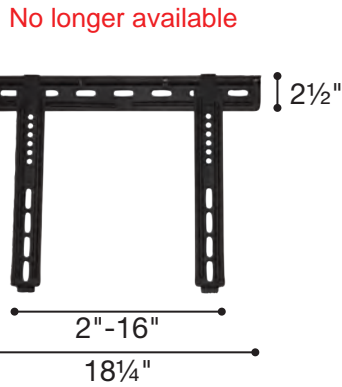

SU43

VESA 50x50 to 400x300 mm

- Security Pin
- Cable Management Angle Support
- Quick and Easy Installation

SE96

VESA 100x100 to 900x600 mm

- Horizontally Extendable Plate (23 to 41")
- Vertically Extendable Mounting Arms (19 to 23 1/2")
- Security Fasteners

SET96

VESA 100x100 to 900x600mm

- Horizontally Extendable Plate (23 to 41")
- Vertically Extendable Mounting Arms (20 to 27 1/2")
- Security Fasteners