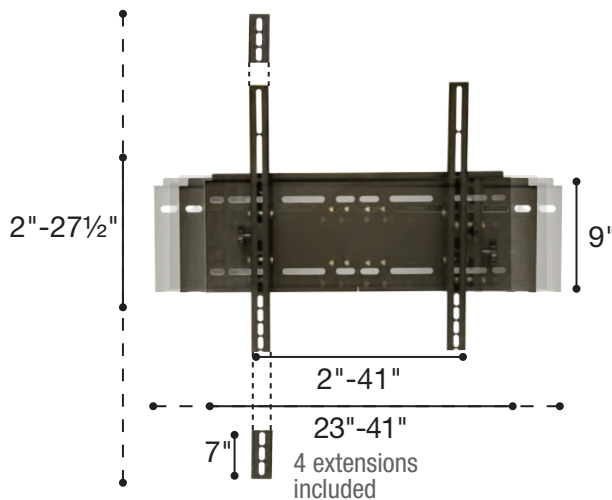

SU43

VESA 50x50 to 400x300 mm

- Security Pin
- Cable Management Angle Support
- Quick and Easy Installation

SE96

VESA 100x100 to 900x600 mm

- Horizontally Extendable Plate (23 to 41")
- Vertically Extendable Mounting Arms (19 to 23 1/2")
- Security Fasteners

SET96

VESA 100x100 to 900x600mm

- Horizontally Extendable Plate (23 to 41")
- Vertically Extendable Mounting Arms (20 to 27 1/2")
- Security Fasteners