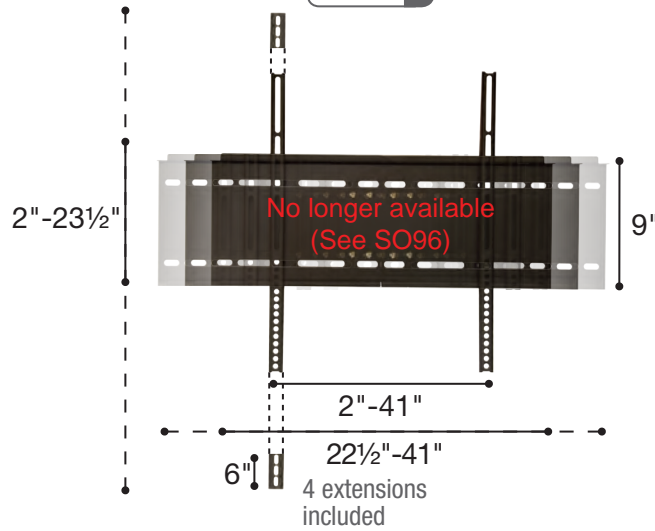

SU43

VESA 50x50 to 400x300 mm

- Security Pin
- Cable Management Angle Support
- Quick and Easy Installation

SE96

VESA 100x100 to 900x600 mm

- Horizontally Extendable Plate (23 to 41")
- Vertically Extendable Mounting Arms (19 to 23 1/2")
- Security Fasteners

SET96

VESA 100x100 to 900x600mm

- Horizontally Extendable Plate (23 to 41")
- Vertically Extendable Mounting Arms (20 to 27 1/2")
- Security Fasteners