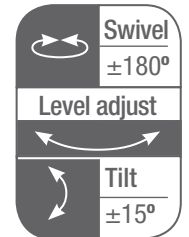

SWA22 - Single Arm Articulating In-Wall TV Bracket

SWA22

VESA 75x75 to 200x200mm

- Single Arm, in-Wall
- Three Pivot Points
- Multi Adjustable Head
- Wire Management

SSA64 - Single Arm/Single Stud Articulating Wall Bracket

SSA64

VESA 200x200 to 600x400mm

- Single Stud Mount
- Single Arm, Three Pivot Points
- 200x200 VESA Head Included
- Wire Management