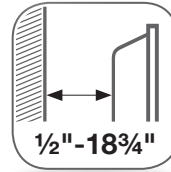

SWA22 - Single Arm Articulating In-Wall TV Bracket

SWA22

VESA 75x75 to 200x200mm

- Single Arm, in-Wall
- Three Pivot Points
- Multi Adjustable Head
- Wire Management

SSA64 - Single Arm/Single Stud Articulating Wall Bracket

SSA64

VESA 200x200 to 600x400mm

- Single Stud Mount
- Single Arm, Three Pivot Points
- 200x200 VESA Head Included
- Wire Management