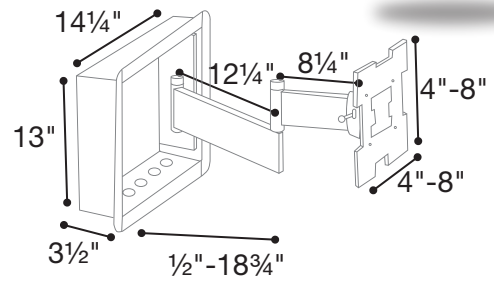

SWA22 - Single Arm Articulating In-Wall TV Bracket

SWA22

VESA 75x75 to 200x200mm

- Single Arm, in-Wall
- Three Pivot Points
- Multi Adjustable Head
- Wire Management

SSA64 - Single Arm/Single Stud Articulating Wall Bracket

SSA64

VESA 200x200 to 600x400mm

- Single Stud Mount
- Single Arm, Three Pivot Points
- 200x200 VESA Head Included
- Wire Management