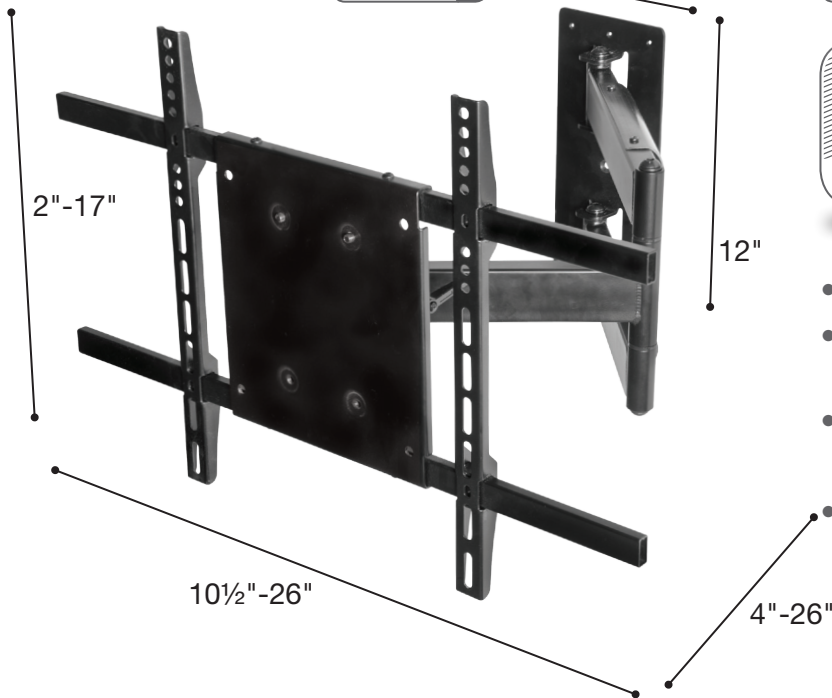

SWA22 - Single Arm Articulating In-Wall TV Bracket

SWA22

VESA 75x75 to 200x200mm

- Single Arm, in-Wall
- Three Pivot Points
- Multi Adjustable Head
- Wire Management

SSA64 - Single Arm/Single Stud Articulating Wall Bracket

SSA64

VESA 200x200 to 600x400mm

- Single Stud Mount
- Single Arm, Three Pivot Points
- 200x200 VESA Head Included
- Wire Management