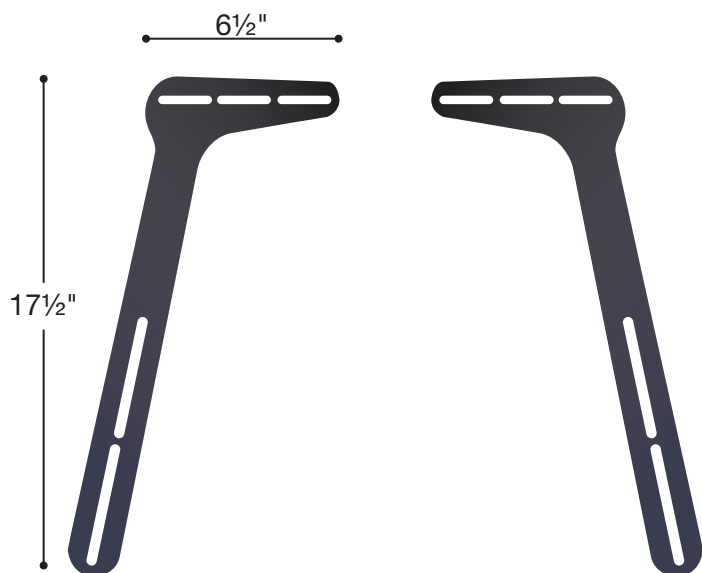

SWBR - Universal Sound Bar Bracket

SWBR

- Can be Mounted Above or Below TV
- Fits with All TV Bracket Types

SHU22 - Wall Mount Bracket Component Shelf

SHU22

- Adjustable Hanging Component Shelf
- Easily Attaches to TV Bracket
- Metal Frame and Glass Shelf
- Wire Management