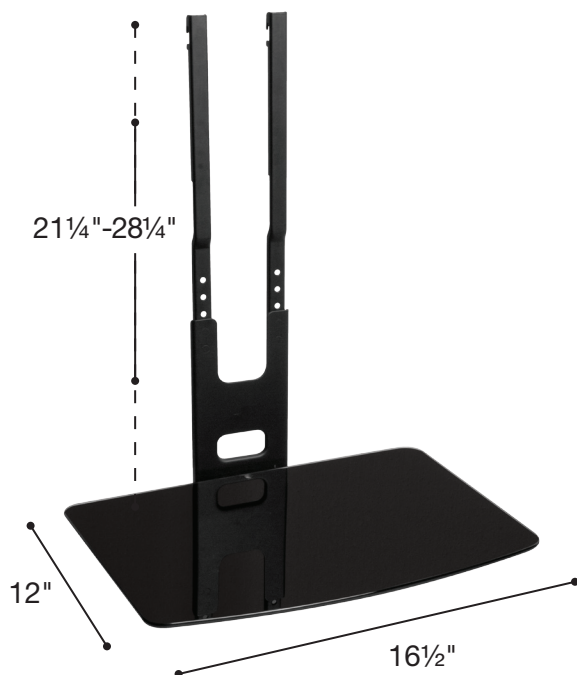

SWBR - Universal Sound Bar Bracket

SWBR

- Can be Mounted Above or Below TV
- Fits with All TV Bracket Types

SHU22 - Wall Mount Bracket Component Shelf

SHU22

- Adjustable Hanging Component Shelf
- Easily Attaches to TV Bracket
- Metal Frame and Glass Shelf
- Wire Management