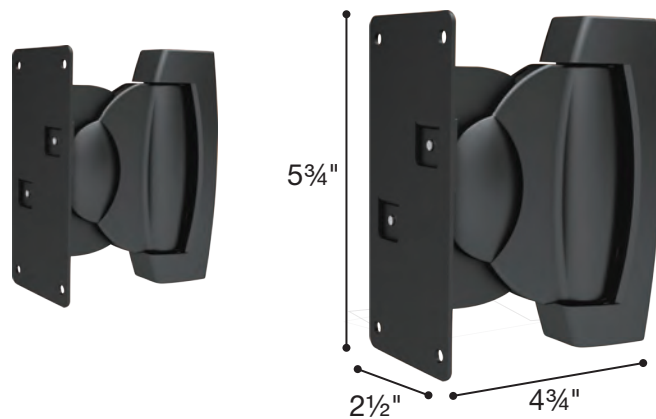

WB-15M

 <p>15 lbs</p>	 <p>Swivel ±180°</p>
	 <p>Tilt ±5°</p>

- Single Stud Mount
- Metal Construction with Easy Adjustment Knobs

WB-30M

 <p>30 lbs</p>	 <p>Swivel ±120°</p>
	 <p>Tilt ±20°</p>

- Single Stud Mount
- Security Locking Bolt
- Metal Construction with Hardware Covers

WB-55C

 <p>55 lbs</p>	 <p>Swivel ±360°</p>
	 <p>Tilt ±10°</p>

- Single Stud Mount
- Side Clamping with Locking Thumb Screws
- Metal Construction with Hardware Covers