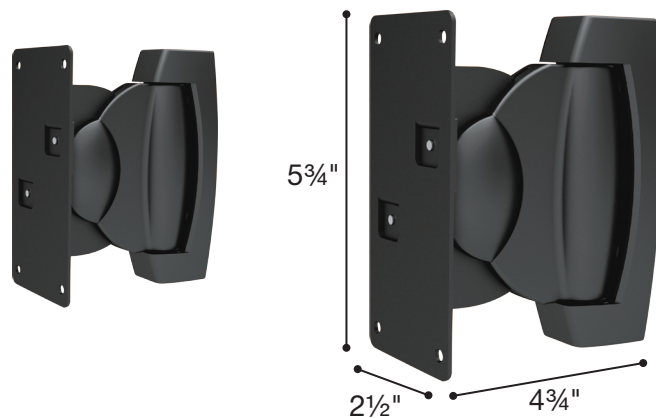

WB-15M

- Single Stud Mount
- Metal Construction with Easy Adjustment Knobs

WB-30M

- Single Stud Mount
- Security Locking Bolt
- Metal Construction with Hardware Covers

WB-55C

- Single Stud Mount
- Side Clamping with Locking Thumb Screws
- Metal Construction with Hardware Covers