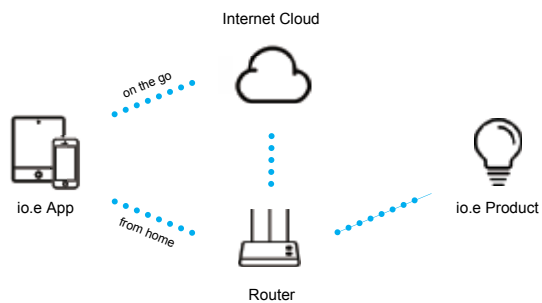

WORKS WITH ALEXA & GOOGLE ASSISTANT

Use voice control on all your io.e devices

Model No.	Base	Power	Luminous Flux	Color Temp.	Life Span	Beam Angle	Dimmable	Dimension (D+H)
A21	E26	10 W	1050 lm	RGB+White(2700K)	25,000 hrs	120 °	Yes	70x133 mm (2.75"x5.23")
A21WD	E26	10 W	1050 lm	2700-6500K	25,000 hrs	120 °	Yes	70x133 mm (2.75"x5.23")

daveco®

DNPR 491

Exclusive Canadian Distributor:

5720 Ferrier, Montreal, Qc, Canada, H4P 1M7

Tel.: (800) 461-2112 ♦ Fax.: (514) 342-7876 ♦ info@davecohifi.com