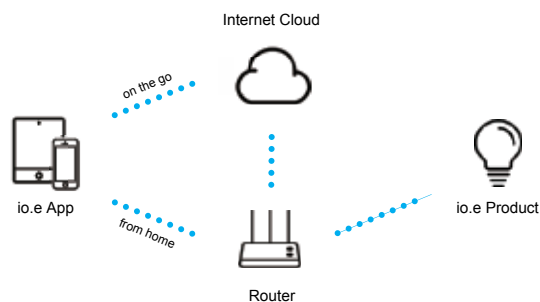

Use App to control timers or schedule

GROUP TO CONTROL

Create groups for multiple devices among all io.e models

WORKS WITH ALEXA & GOOGLE ASSISTANT

Use voice control on all your io.e devices

Model No.	Base	Power	Luminous Flux	Color Temp.	Life Span	Beam Angle	Dimmable	Dimension (D+H)
20-A19	E26	6.5 W	450 lm	RGB+White(2700K)	25,000 hrs	120 °	Yes	60x110 mm (2.36"x4.33")
20-A19W	E26	9 W	800 lm	2700-6500K	25,000 hrs	120 °	Yes	60x110 mm (2.36"x4.33")