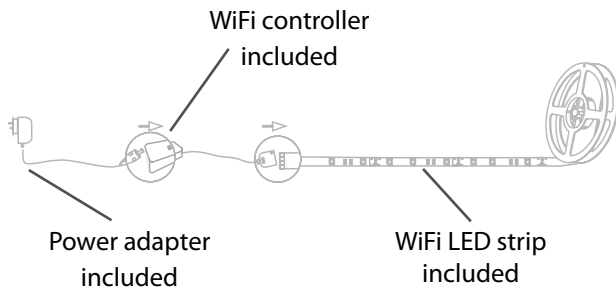

io.e Wi-Fi LED Strip features :

REMOTELY CONTROLLED

Control your home lighting anytime anywhere

SET SCHEDULE TIMERS

Use App to control timers or schedule

GROUP TO CONTROL

Create groups for multiple devices among all io.e models