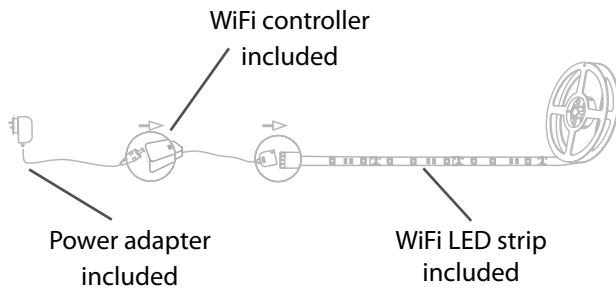

io.e Wi-Fi LED Strip features :

REMOTELY CONTROLLED

Control your home lighting anytime anywhere

RGB COLORS

Select colors from the RGB spectrum to change the lighting in any room

SET SCHEDULE TIMERS

Use App to control timers or schedule