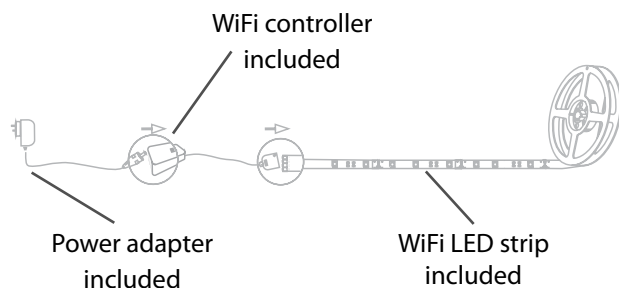

WORKS WITH ALEXA & GOOGLE ASSISTANT

Use voice control on all your io.e devices

Model No.	Base	Power	Luminous Flux	Color Temp.	Life Span	Beam Angle	Dimmable	Dimension (D+H)
BR30	E26	8 W	700 lm	RGB+White(2700K)	25,000 hrs	120 °	Yes	95x125 mm (3.74"x4.92")
BR30WD	E26	8 W	700 lm	2700-6500K	25,000 hrs	120 °	Yes	95x125 mm (3.74"x4.92")

RGB + WHITE

- RGB + White
- 5 meters long
- Water Resistant **IP44**
- Color temperature in white only 3000K

io.e Wi-Fi LED Strip features :

REMOTELY CONTROLLED

Control your home lighting anytime anywhere