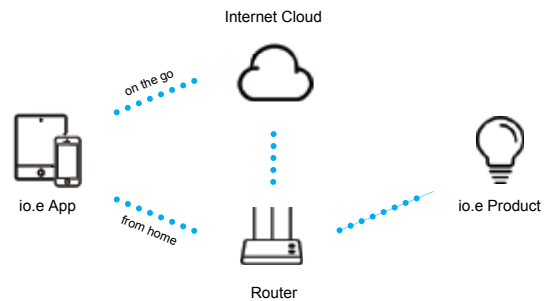

WORKS WITH ALEXA & GOOGLE ASSISTANT

Use voice control on all your io.e devices

Model No.	Base	Power	Luminous Flux	Color Temp.	Life Span	Beam Angle	Dimmable	Dimension (D+H)
BR30	E26	8 W	700 lm	RGB+White(2700K)	25,000 hrs	120 °	Yes	95x125 mm (3.74"x4.92")
BR30WD	E26	8 W	700 lm	2700-6500K	25,000 hrs	120 °	Yes	95x125 mm (3.74"x4.92")