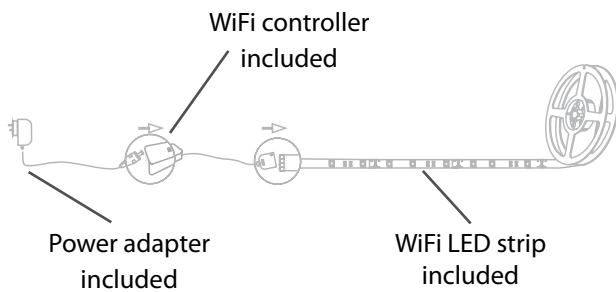

GROUP TO CONTROL

Create groups for multiple devices among all io.e models

WORKS WITH ALEXA & GOOGLE ASSISTANT

Use voice control on all your io.e devices

Dimmable

Model No.	Power	Luminous Flux	Color Temp.(White)	Life Span	Width	Length	Dimmable	Waterproof
LSRGB	24 W	RGB	N/A	25,000 hrs	10 mm	5 meters	Yes	IP44

WHITE

- White
- 5 meters long
- Water Resistant **IP44**
- Color temperature range 3000 - 6000K

io.e Wi-Fi LED Strip features :

REMOTELY CONTROLLED

Control your home lighting anytime anywhere

SET SCHEDULE TIMERS