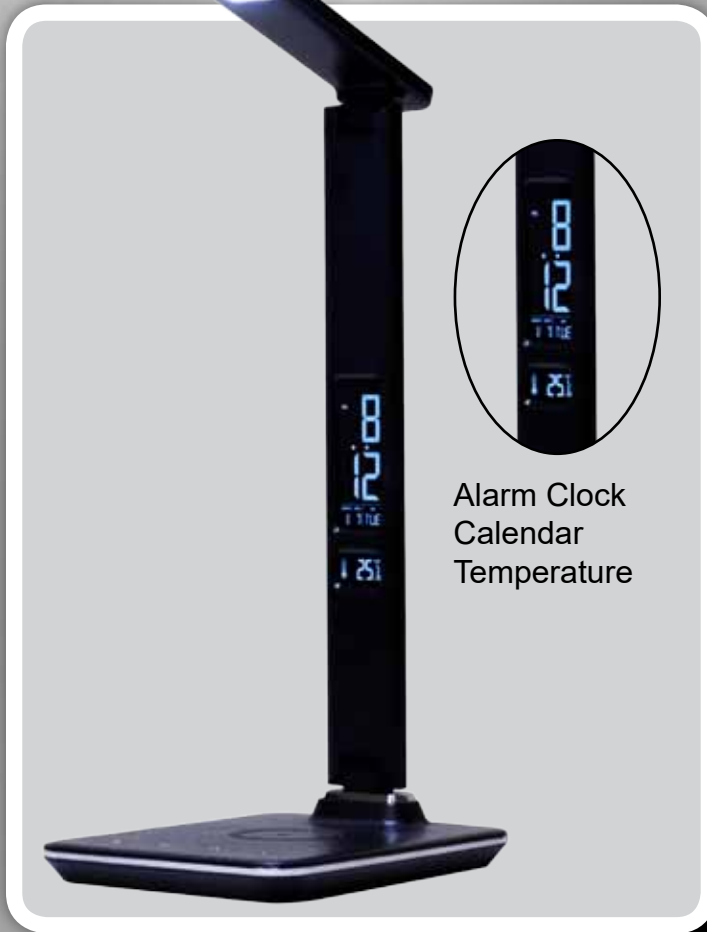

DESKTOP LED LAMP WITH WIRELESS Qi CHARGER

MAESTRO
Desk Lamp

WIRELESS CHARGER

TIMER POWER OFF
1HR / 2HR

PROTECT YOUR EYES FROM FATIGUE

CONTINUOUSLY VARIABLE FROM VERY DIM TO FULL POWER

Alarm Clock
Calendar
Temperature

LED LAMP WITH WIRELESS CHARGER, ALARM CLOCK, CALENDAR AND THERMOMETER

TOUCH-SENSITIVE BUTTONS

THREE COLOUR TEMPERATURE MODES
(30K - 42K - 55K)

WIRELESS Qi CHARGER
5V - 1A

Smart charging protection

FOD (Foreign object detection) protection

Over-voltage protection

Over-temperature protection

● AVAILABLE IN BLACK ONLY

22-LQ8

- Non-flicker natural light
- High Definition display (Alarm Clock, Calendar, Temperature)
- Clock brightness display (Full, mid, off)
- Fully adjustable Alarm with snooze
- Adjustable arm positions for optimal lighting

- 5 level brightness dimmer + 1hr / 2hr timer
- 36 high quality LED bulb's (500 lux)
- Leather like finish
- AC adaptor included

MAESTRO

DNPR525