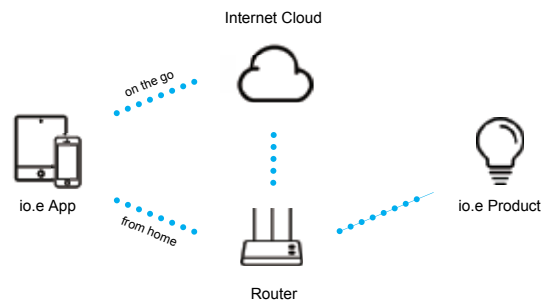

A19 Series

io.e Wi-Fi LED Bulb features :

REMOTELY CONTROLLED

Control your home lighting anytime anywhere

RGB COLORS

Select colors from the RGB spectrum to change the lighting in any room

SET SCHEDULE TIMERS

Use App to control timers or schedule

GROUP TO CONTROL

Create groups for multiple devices among all io.e models

WORKS WITH ALEXA & GOOGLE ASSISTANT

Use voice control on all your io.e devices

Model No.	Base	Power	Luminous Flux	Color Temp.	Life Span	Beam Angle	Dimmable	Dimension (D+H)
20-A19	E26	6.5 W	450 lm	RGB+White(2700K)	25,000 hrs	120 °	Yes	60x110 mm (2.36"x4.33")
20-A19W	E26	9 W	800 lm	2700-6500K	25,000 hrs	120 °	Yes	60x110 mm (2.36"x4.33")