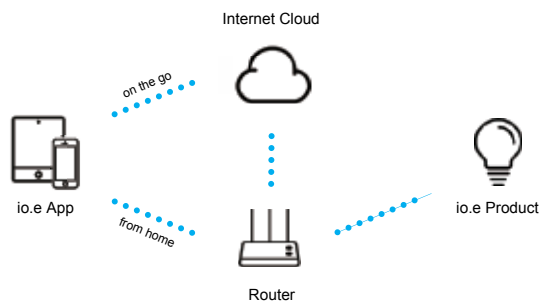

RGB COLORS

Select colors from the RGB spectrum to change the lighting in any room

SET SCHEDULE TIMERS

Use App to control timers or schedule

GROUP TO CONTROL

Create groups for multiple devices among all io.e models

WORKS WITH ALEXA & GOOGLE ASSISTANT

Use voice control on all your io.e devices

Model No.	Base	Power	Luminous Flux	Color Temp.	Life Span	Beam Angle	Dimmable	Dimension (D+H)
A21	E26	10 W	1050 lm	RGB+White(2700K)	25,000 hrs	120 °	Yes	70x133 mm (2.75"x5.23")
A21WD	E26	10 W	1050 lm	2700-6500K	25,000 hrs	120 °	Yes	70x133 mm (2.75"x5.23")