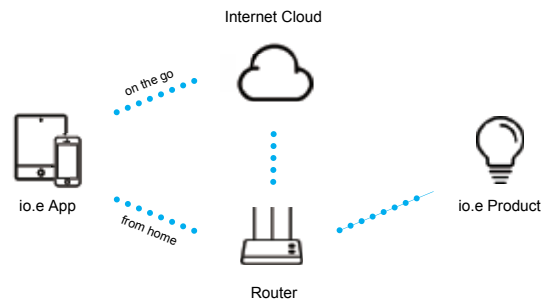

FLOOD LIGHT

io.e Wi-Fi LED Bulb features :

REMOTELY CONTROLLED

Control your home lighting anytime anywhere

RGB COLORS

Select colors from the RGB spectrum to change the lighting in any room

SET SCHEDULE TIMERS

Use App to control timers or schedule

GROUP TO CONTROL

Create groups for multiple devices among all io.e models

WORKS WITH ALEXA & GOOGLE ASSISTANT

Use voice control on all your io.e devices

| Model No. | Base | Power | Luminous Flux | Color Temp. | Life Span | Beam Angle | Dimmable | Dimension (D+H) |
|-----------|------|-------|---------------|------------------|------------|------------|----------|-------------------------|
| BR30 | E26 | 8 W | 700 lm | RGB+White(2700K) | 25,000 hrs | 120 ° | Yes | 95x125 mm (3.74"x4.92") |
| BR30WD | E26 | 8 W | 700 lm | 2700-6500K | 25,000 hrs | 120 ° | Yes | 95x125 mm (3.74"x4.92") |