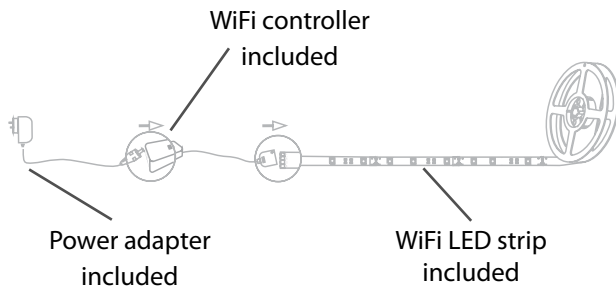

## RGB

- RGB
- 5 meters long
- Water Resistant **IP44**

### io.e Wi-Fi LED Strip features :

#### WORKS WITH ALEXA & GOOGLE ASSISTANT

Use voice control on all your io.e devices

Dimmable

Model No.	Power	Luminous Flux	Color Temp.(White)	Life Span	Width	Length	Dimmable	Waterproof
LSRGB	24 W	RGB	N/A	25,000 hrs	10 mm	5 meters	Yes	IP44