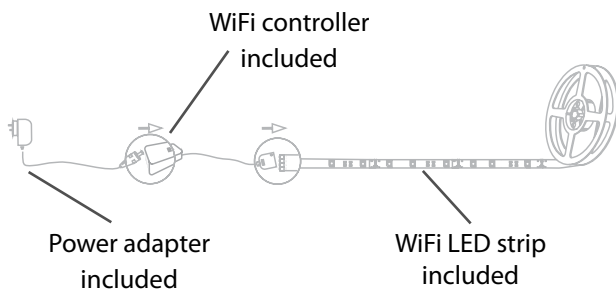

## WHITE

- White
- 5 meters long
- Water Resistant **IP44**
- Color temperature range 3000 - 6000K

### io.e Wi-Fi LED Strip features :

#### WORKS WITH ALEXA & GOOGLE ASSISTANT

Use voice control on all your io.e devices

Dimmable

Model No.	Power	Luminous Flux	Color Temp.(White)	Life Span	Width	Length	Dimmable	Waterproof
LSW	24 W	1200-1300 lm	3000K-6000K	25,000 hrs	10 mm	5 meters	Yes	IP44