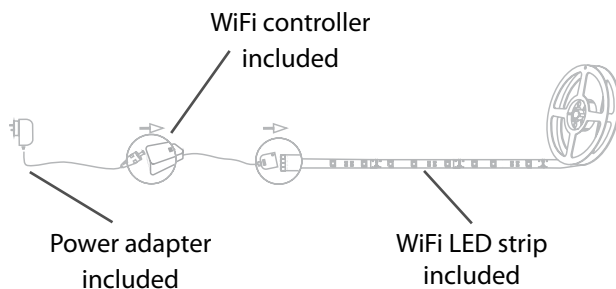

#### GROUP TO CONTROL

Create groups for multiple devices among all io.e models

#### WORKS WITH ALEXA & GOOGLE ASSISTANT

Use voice control on all your io.e devices

- White + CCT ( Correlated Color Temperature )
- 5 meters long
- Water Resistant **IP44**
- Color temperature range 3000K - 6000K