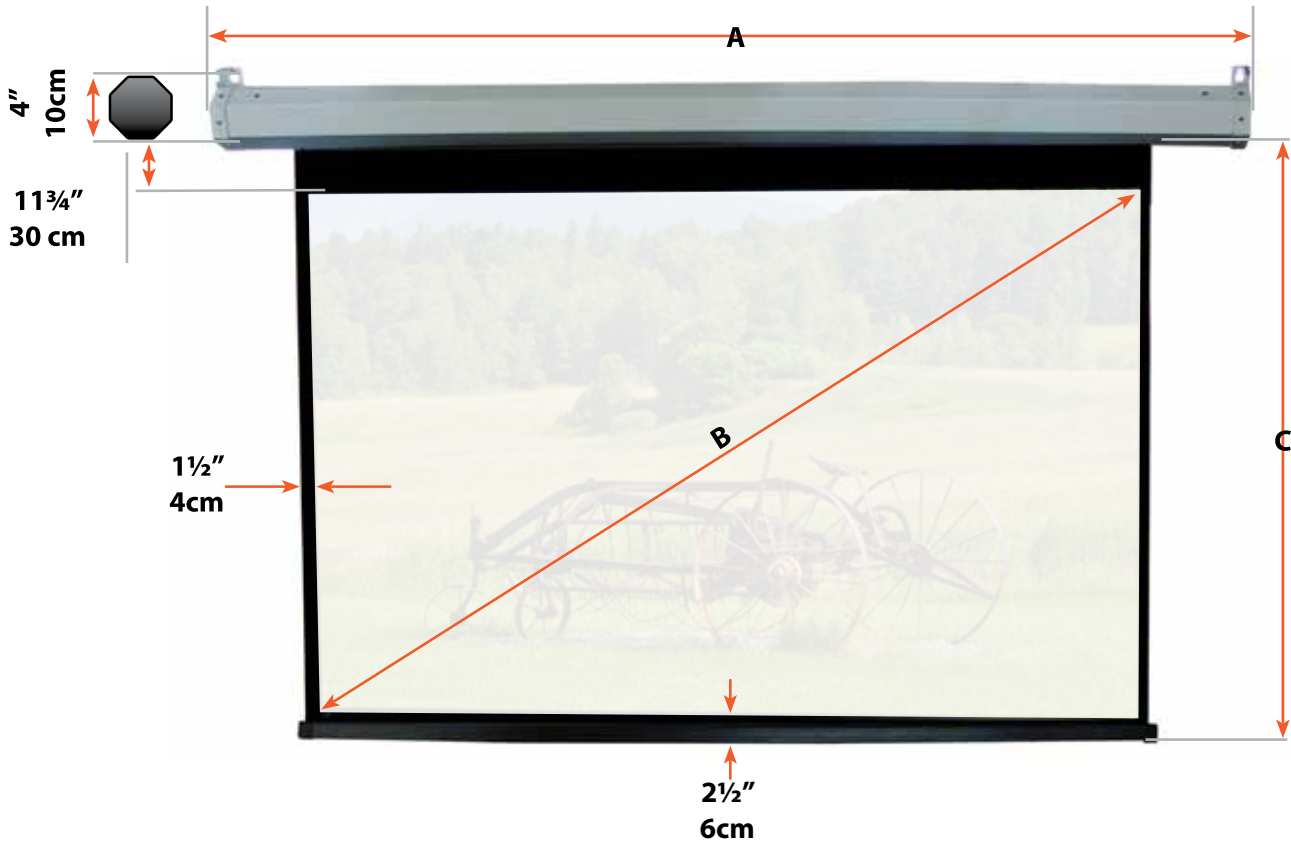

DMG Series

Manual Screen

DMG092

Daveco is pleased to introduce **slow retracting**, manual pull-down screens. The 92 inch, **16/9 aspect** ratio, high quality screens are made of a glass fiber material to display true and accurate colors, smooth imaging and wide angle uniform brightness. Each screen is coated with a washable surface and is rated at a **1:0 gain** ratio with a visual angle of 100 degrees.

Hang and play is made possible with the included **wall or ceiling brackets** and a set lock so that the screen can easily be lowered to any preferred level.

DMG Series

distributed in Canada by daveco (514) 738-2112 info@davecohifi.com
distributed in the USA by OMAGE USA 1-877-212-3223 info@omageusa.com

daveco[®]

DNPR 246

www.davecohifi.com

DMG Series

Manual Screen

Model	Format	Casing length A	Diagonal B (in, cm)	Height C (in, cm)	Viewing Area	Screen Dimensions WxH
DMG092	16 x 9	86" 218 cm	92" 233 cm	59" 150 cm	80 x 45" 203 x 114	83 x 58" 211 x 147
DMG106	16 x 9	98" 249 cm	106" 270 cm	74" 178 cm	92 x 52" 234 x 132	95 x 60 3/4" 241 x 154