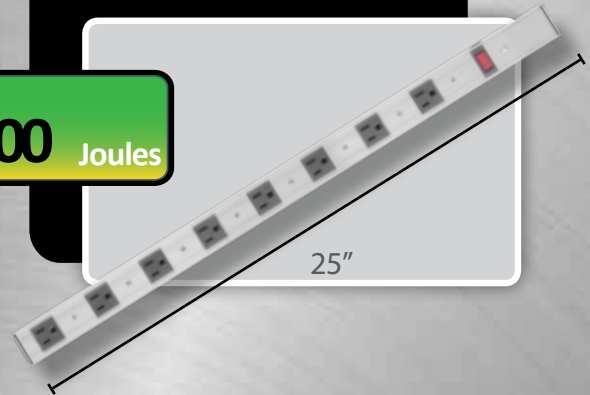

## EIGHT OUTLET SURGE PROTECTED POWER BAR

### MPM8

- . 8 outlet slim aluminum power bars
- . 125V,15A,1875W
- . Status light reset switch
- . 900 joules
- . 8 foot cord
- . Flat or side mount brackets included

**900** Joules