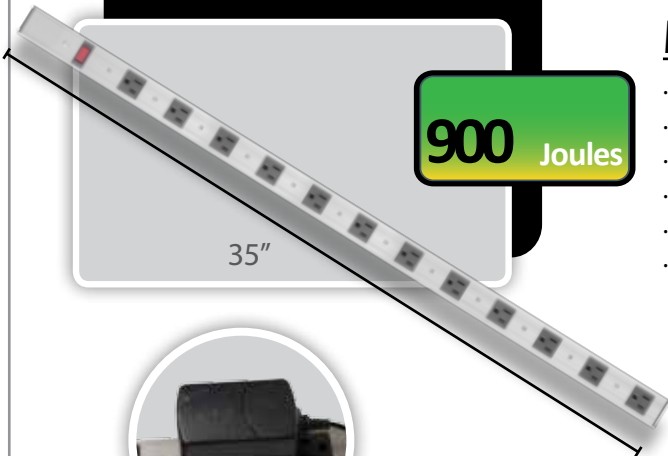

MPM Series

Aluminum Alloy Power Bars

SIX OUTLET SURGE PROTECTED POWER BAR

MPM6

- . 6 outlet slim aluminum power bars
- . 125V,15A,1875W
- . Status light reset switch
- . 900 joules
- . 8 foot cord
- . Flat or side mount brackets included

EIGHT OUTLET SURGE PROTECTED POWER BAR

MPM8

- . 8 outlet slim aluminum power bars
- . 125V,15A,1875W
- . Status light reset switch
- . 900 joules
- . 8 foot cord
- . Flat or side mount brackets included

TWELVE OUTLET SURGE PROTECTED POWER BAR

MPM12

- . 12 outlet slim aluminum power bars
- . 125V,15A,1875W
- . Status light reset switch
- . 900 joules
- . 8 foot cord
- . Flat or side mount brackets included