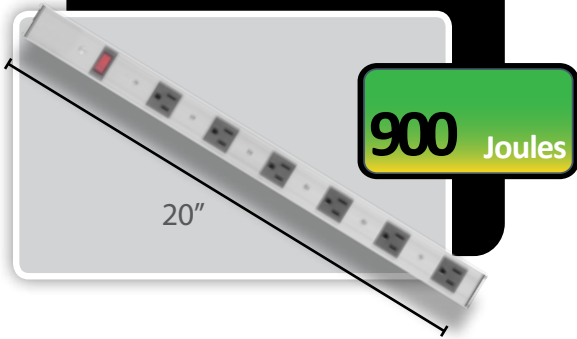

MPM Series

Aluminum Alloy Power Bars

SIX OUTLET SURGE PROTECTED POWER BAR

MPM6

- . 6 outlet slim aluminum power bars
- . 125V,15A,1875W
- . Status light reset switch
- . 900 joules
- . 8 foot cord
- . Flat or side mount brackets included

EIGHT OUTLET SURGE PROTECTED POWER BAR

MPM8

- . 8 outlet slim aluminum power bars
- . 125V,15A,1875W
- . Status light reset switch
- . 900 joules
- . 8 foot cord
- . Flat or side mount brackets included

TWELVE OUTLET SURGE PROTECTED POWER BAR

MPM12

- . 12 outlet slim aluminum power bars
- . 125V,15A,1875W
- . Status light reset switch
- . 900 joules
- . 8 foot cord
- . Flat or side mount brackets included