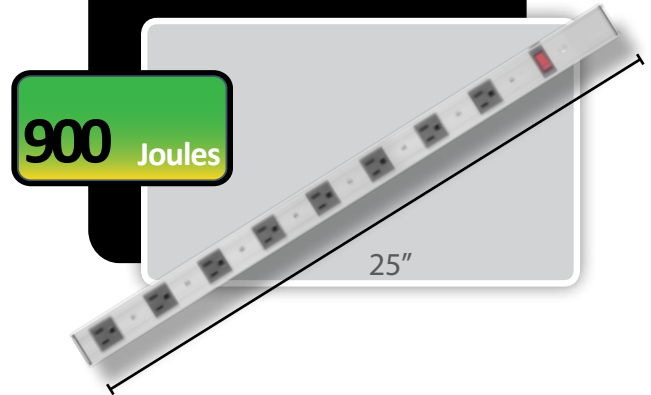

MPM Series

Aluminum Alloy Power Bars

SIX OUTLET SURGE PROTECTED POWER BAR

MPM6

- . 6 outlet slim aluminum power bars
- . 125V,15A,1875W
- . Status light reset switch
- . 900 joules
- . 8 foot cord
- . Flat or side mount brackets included

EIGHT OUTLET SURGE PROTECTED POWER BAR

MPM8

- . 8 outlet slim aluminum power bars
- . 125V,15A,1875W
- . Status light reset switch
- . 900 joules
- . 8 foot cord
- . Flat or side mount brackets included

TWELVE OUTLET SURGE PROTECTED POWER BAR

MPM12

- . 12 outlet slim aluminum power bars
- . 125V,15A,1875W
- . Status light reset switch
- . 900 joules
- . 8 foot cord
- . Flat or side mount brackets included