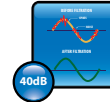

## Slim Power Bar

**MPB8**

**8** outlets (5 regular + 3 adaptors)

40 dB EMI/RFI  
noise filter

X3 MOV (Metal Oxide Varistor)  
Technology

**2160** Joules

Space saving  
90° plug

- 8 outlets (5 regular + 3 adaptors) with childproof slide covers
- 2160 joules
- 8' power cord with space saving 90° plug
- 40 dB EMI/RFI noise filter
- X3 MOV (Metal Oxide Varistor) technology
- Safety shutdown technology
- Power ON/OFF switch
- Surge protection and ground status LED