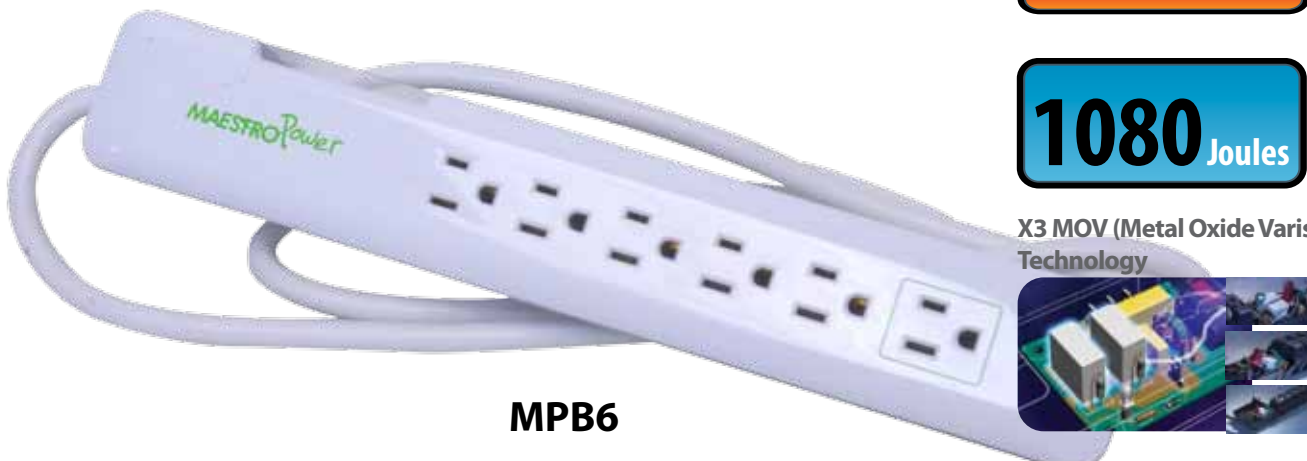

MPB6

Slim Power Bar

MPB6

6 outlets (5 regular + 1 adaptor)

1080 Joules

X3 MOV (Metal Oxide Varistor) Technology

- 4' power cord
- Space saving 90° plug

- 6 outlets (5 regular + 1 adaptor)
- 1080 joules
- 4' power cord with space saving 90° plug
- X3 MOV (Metal Oxide Varistor) technology
- Safety shutdown technology
- Power ON/OFF/RESET switch
- Surge protection and ground status LED