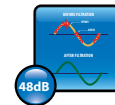

MPC8TV

Power Console

MPC8TV

Rear View

8 outlets

2160 Joules

48 dB EMI/RFI noise filter

X3 MOV (Metal Oxide Varistor) Technology

**• 8' power cord
• Space saving 90° plug**

- 8 outlets
- 2160 joules
- 8' power cord with space saving 90° plug
- 48 dB EMI/RFI noise filter
- Master/Slave or always on switch
- 1 master, 5 slaves and 2 always on outlets
or
8 always on outlets
- 60° rotating power cable
- X3 MOV (Metal Oxide Varistor) technology
- RJ11 or RJ45 in/out
- Coax in/out
- Safety shutdown technology
- Power ON/OFF/RESET switch
- Surge protection and ground status LED