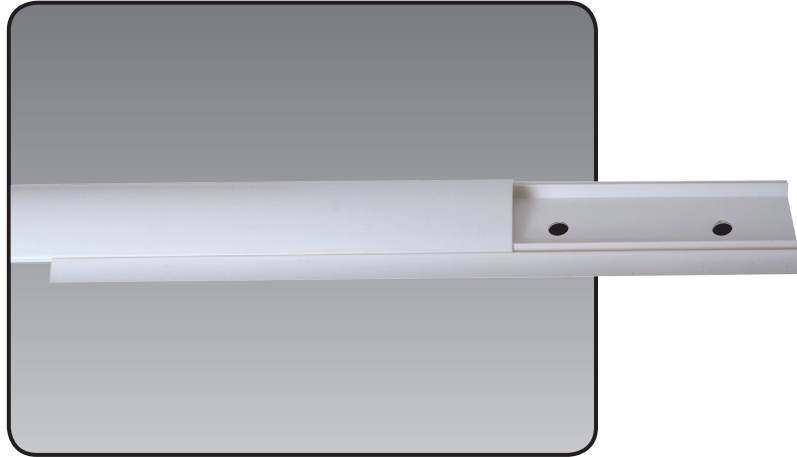

QP Conduit Series

Wire Conduit

QP1870

19 mm X 39 mm X 2 m

$\frac{3}{4}$ " X $1\frac{1}{2}$ " X 6.6'

Sold in MC 20 units