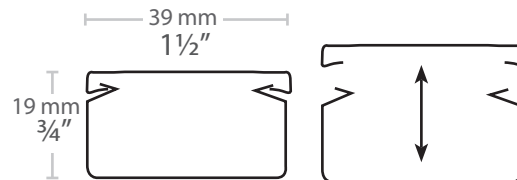

90°

QPC

COUPLER

QPT

T-BRACKET

QP1939

19 mm X 39 mm X 2 m

3/4" X 1 1/2" X 6.6'

Sold in MC 20 units

PRE-APPLIED
TWO SIDED TAPE:

Simply peel and stick into place

PAINTABLE SURFACE

PRE-DRILLED HOLES:

Reinforce holding power with screws when working on difficult surfaces or when fully loading conduit.

19 mm X 39 mm X 2 m

$\frac{3}{4}$ " X $1\frac{1}{2}$ " X 6.6'

Sold in MC 20 units

**PRE-APPLIED
TWO SIDED TAPE:**

Simply peel and stick into place

PAINTABLE SURFACE

PRE-DRILLED HOLES:

Reinforce holding power with screws when working on difficult surfaces or when fully loading conduit.