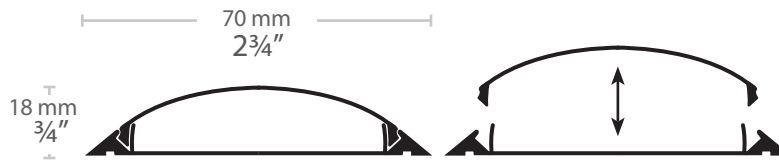

90°

QPC

COUPLER

QPT

T-BRACKET

QP1939

19 mm X 39 mm X 2 m

3/4" X 1 1/2" X 6.6'

19 mm X 39 mm X 2 m

$\frac{3}{4}$ " X $1\frac{1}{2}$ " X 6.6'

Sold in MC 20 units

**PRE-APPLIED
TWO SIDED TAPE:**

Simply peel and stick into place

PAINTABLE SURFACE

PRE-DRILLED HOLES:

Reinforce holding power with screws when working on difficult surfaces or when fully loading conduit.