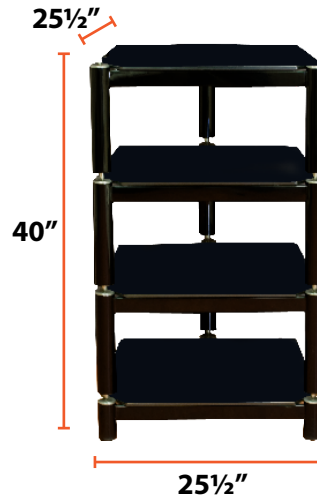

## Modular Glass Audio Stand

- 10 mm thick glass
- 23½" deep for deeper components
- Modular design
- 12" high add-on section
- 2½" diameter post
- Adjustable spike and flat feet included
- 95lbs (43kg) max load per shelf

## Modular Glass Audio Stand

X = 20" Usable Width  
Y = 9 3/4" Usable Height  
Z = 23 1/2" Usable Depth

**S44-A3 28"**

X = 20" Usable Width  
Y = 9 3/4" Usable Height  
Z = 23 1/2" Usable Depth

**S44-A4 40"**

X = 20" Usable Width  
Y = 9 3/4" Usable Height  
Z = 23 1/2" Usable Depth

**S44-A6 64"**

X = 20" Usable Width  
Y = 9 3/4" Usable Height  
Z = 23 1/2" Usable Depth

**S44-A5 52"**

\* Dimensions subject to change