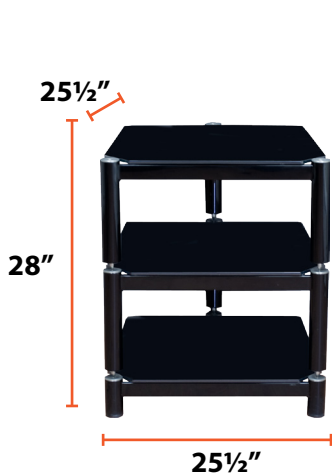

## Modular Glass Audio Stand

- 10 mm thick glass
- 23½" deep for deeper components
- Modular design
- 12" high add-on section
- 2½" diameter post
- Adjustable spike and flat feet included
- 95lbs (43kg) max load per shelf

AVAILABLE COLOR

Black (N)

S44-A3 28"

S44-A4 40"

S44-A5 52"

S44-A6 64"

S44

distributed in by Daveco (514) 738-2112 info@davecohifi.com  
DNPR333

## Modular Glass Audio Stand

X = 20" Usable Width  
Y = 9 3/4" Usable Height  
Z = 23 1/2" Usable Depth

**S44-A3 28"**

X = 20" Usable Width  
Y = 9 3/4" Usable Height  
Z = 23 1/2" Usable Depth

**S44-A4 40"**

X = 20" Usable Width  
Y = 9 3/4" Usable Height  
Z = 23 1/2" Usable Depth

**S44-A6 64"**

X = 20" Usable Width  
Y = 9 3/4" Usable Height  
Z = 23 1/2" Usable Depth

**S44-A5 52"**

\* Dimensions subject to change