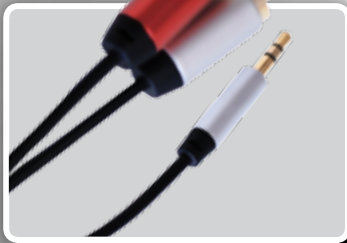

- 24K Gold plated connectors
- 99.99% oxygen free copper conductors
- EMI/RFI Shield
- Easy-flex and durable PVC jacket
- Precision crafted metal heads

- 2 m

RCA STEREO AUDIO

MAESTRO

BM Series

- 8 mm cable
- Split core tension grip connector heads
- Triple shielding
- Nylon mesh sheath

MAESTRO CABLES
BM Series

BMSW

- 24K Gold plated connectors
- 99.99% oxygen free copper conductors
- EMI / RFI Shield
- Easy-flex and durable PVC jacket
- Precision crafted metal heads

2.5 m
10 m

RCA MALE SUBWOOFER

0.3 m
2 m

**3.5 MM MALE TO 2 RCA
MALE STEREO AUDIO**

BMYA

- 24k Gold plated connectors
- 99.99% oxygen free copper conductors
- EMI/RFI shielded
- Easy-flex and durable PVC jacket
- Precision crafted metal heads

BMYC

- 24k Gold plated connectors
- 99.99% oxygen free copper conductors
- EMI/RFI shielded
- Easy-flex and durable PVC jacket
- Precision crafted metal heads

0.3 m

**2 RCA FEMALE
TO 1 RCA MALE**

0.3 m

**3.5MM MALE
TO 2 RCA FEMALE**