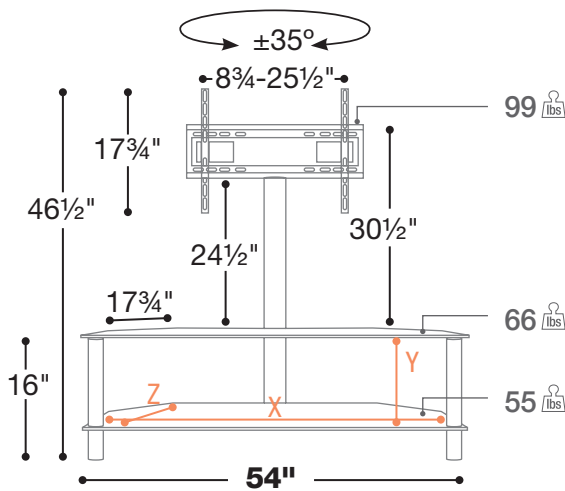

- Wide Glass and Metal Stand
- Swivel Bracket
- 2x8mm Tempered Black Glass Shelves
- Round Black Powder Coated Metal Legs

- X = 42 1/2" Usable Shelf Width
- Y = 11 1/4" Usable Shelf Height
- Z = 15 3/4" Usable Shelf Depth
- 8mm Shelves Thickness

- X = 49" Usable Shelf Width
- Y = 11 1/4" Usable Shelf Height
- Z = 15 3/4" Usable Shelf Depth
- 8mm Shelves Thickness

S34E48N 48"

S34E54N 54"

Frame

**N**

Glossy Black

Shelf

**D**

Dark Glass

Swivel

±35°