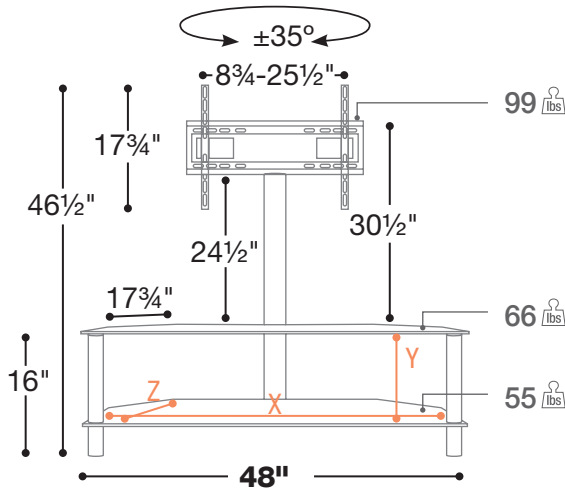

- Wide Glass and Metal Stand
- Swivel Bracket
- 2x8mm Tempered Black Glass Shelves
- Round Black Powder Coated Metal Legs

- X = 42 1/2" Usable Shelf Width
- Y = 11 1/4" Usable Shelf Height
- Z = 15 3/4" Usable Shelf Depth
- 8mm Shelves Thickness

- X = 49" Usable Shelf Width
- Y = 11 1/4" Usable Shelf Height
- Z = 15 3/4" Usable Shelf Depth
- 8mm Shelves Thickness

S34E48N 48"

S34E54N 54"

Frame

**N**

Glossy Black

Shelf

**D**

Dark Glass

Swivel

±35°