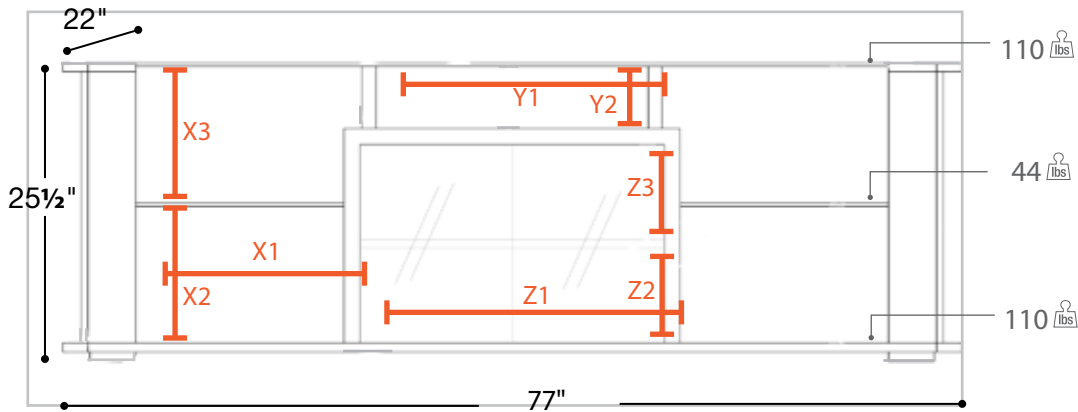

S55V77B 77"

- Rich Wood veneer finish
- Deeper Shelves for Bigger Components
- Center compartment with glass doors
- Tempered Dark Glass Shelves

S55V77N 77"

X1 = 18"	Usable Shelf Width
X2 = 11.5"	Usable Shelf Height
X3 = 11.5"	Usable Shelf Height
Y1 = 25 1/4"	Usable Shelf Width
Y2 = 5 1/4"	Usable Shelf Height
Z1 = 31"	Usable Shelf Width
Z2 = 8 1/4"	Usable Shelf Height
Z3 = 8 1/4"	Usable Shelf Height
20"	Usable Interior depth

Frames

**B**  
Dark Brown

**N**  
Black

Shelf

**D**  
Dark Glass

(shown with S55-SFP fireplace insert)

S55V77B 77"

S55V77N 77"

- Rich Wood veneer finish
- Deeper Shelves for Bigger Components
- Center compartment with glass doors
- Tempered Dark Glass Shelves

- X1 = 18" Usable Shelf Width
- X2 = 11.5" Usable Shelf Height
- X3 = 11.5" Usable Shelf Height
- Y1 = 25 1/4" Usable Shelf Width
- Y2 = 5 1/4" Usable Shelf Height
- Z1 = 31" Usable Shelf Width
- Z2 = 8 1/4" Usable Shelf Height
- Z3 = 8 1/4" Usable Shelf Height
- 20" Usable Interior depth

#### Specifications

- Flat Infrared Glass Tray
- ON/OFF Switch
- LED Flame Effect
- 6 Levels Flame Brightness
- Timer 0-9H
- 6 Flame Color Options
- Thermostat 10-32°C
- Low/High heating
- C/F Temperature Conversion
- Full Functional Remote Control