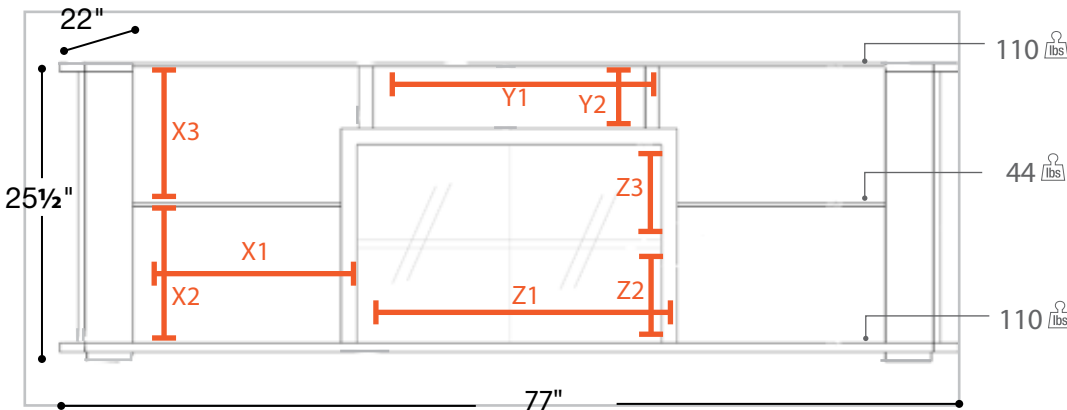

S55V77B 77"

- Rich Wood veneer finish
- Deeper Shelves for Bigger Components
- Center compartment with glass doors
- Tempered Dark Glass Shelves

S55V77N 77"

X1 = 18"	Usable Shelf Width
X2 = 11.5"	Usable Shelf Height
X3 = 11.5"	Usable Shelf Height
Y1 = 25 1/4"	Usable Shelf Width
Y2 = 5 1/4"	Usable Shelf Height
Z1 = 31"	Usable Shelf Width
Z2 = 8 1/4"	Usable Shelf Height
Z3 = 8 1/4"	Usable Shelf Height
20"	Usable Interior depth

Frames

**B**  
Dark Brown

**N**  
Black

Shelf

**D**  
Dark Glass

(shown with S55-SFP fireplace insert)

S55V77B 77"

S55V77N 77"

- Rich Wood veneer finish
- Deeper Shelves for Bigger Components
- Center compartment with glass doors
- Tempered Dark Glass Shelves

- X1 = 18" Usable Shelf Width
- X2 = 11.5" Usable Shelf Height
- X3 = 11.5" Usable Shelf Height
- Y1 = 25 1/4" Usable Shelf Width
- Y2 = 5 1/4" Usable Shelf Height
- Z1 = 31" Usable Shelf Width
- Z2 = 8 1/4" Usable Shelf Height
- Z3 = 8 1/4" Usable Shelf Height
- 20" Usable Interior depth

#### Specifications

- Flat Infrared Glass Tray
- ON/OFF Switch
- LED Flame Effect
- 6 Levels Flame Brightness
- Timer 0-9H
- 6 Flame Color Options
- Thermostat 10-32°C
- Low/High heating
- C/F Temperature Conversion
- Full Functional Remote Control