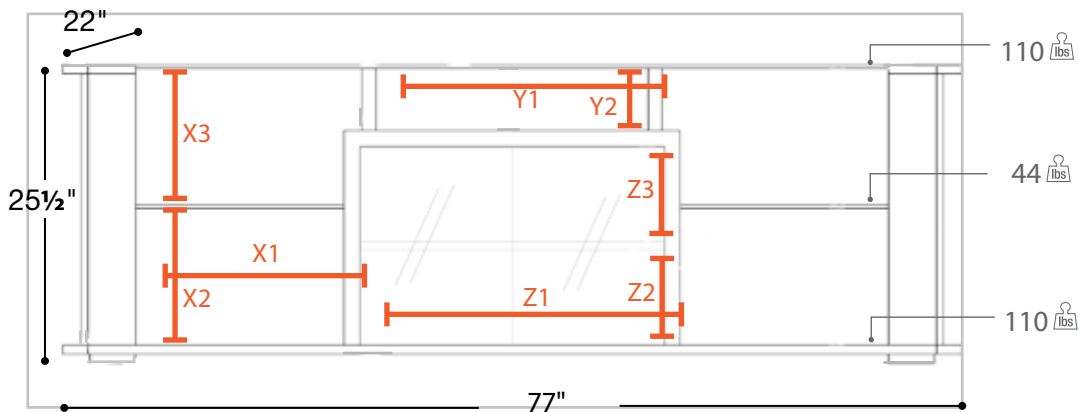

S55V77B 77"

- Rich Wood veneer finish
- Deeper Shelves for Bigger Components
- Center compartment with glass doors
- Tempered Dark Glass Shelves

S55V77N 77"

X1 = 18"	Usable Shelf Width
X2 = 11.5"	Usable Shelf Height
X3 = 11.5"	Usable Shelf Height
Y1 = 25 1/4"	Usable Shelf Width
Y2 = 5 1/4"	Usable Shelf Height
Z1 = 31"	Usable Shelf Width
Z2 = 8 1/4"	Usable Shelf Height
Z3 = 8 1/4"	Usable Shelf Height
20"	Usable Interior depth

Frames

B
Dark Brown

N
Black

Shelf

D
Dark Glass

(shown with S55-SFP fireplace insert)

S55V77B 77"

- Rich Wood veneer finish
- Deeper Shelves for Bigger Components
- Center compartment with glass doors
- Tempered Dark Glass Shelves

S55V77N 77"

- X1 = 18" Usable Shelf Width
- X2 = 11.5" Usable Shelf Height
- X3 = 11.5" Usable Shelf Height
- Y1 = 25 1/4" Usable Shelf Width
- Y2 = 5 1/4" Usable Shelf Height
- Z1 = 31" Usable Shelf Width
- Z2 = 8 1/4" Usable Shelf Height
- Z3 = 8 1/4" Usable Shelf Height
- 20" Usable Interior depth

Frames

B
Dark Brown

N
Black

Shelf

D
Dark Glass

S55-SFP

Specifications

- Flat Infrared Glass Tray
- ON/OFF Switch
- LED Flame Effect
- 6 Levels Flame Brightness
- Timer 0-9H
- 6 Flame Color Options
- Thermostat 10-32°C
- Low/High heating
- C/F Temperature Conversion
- Full Functional Remote Control