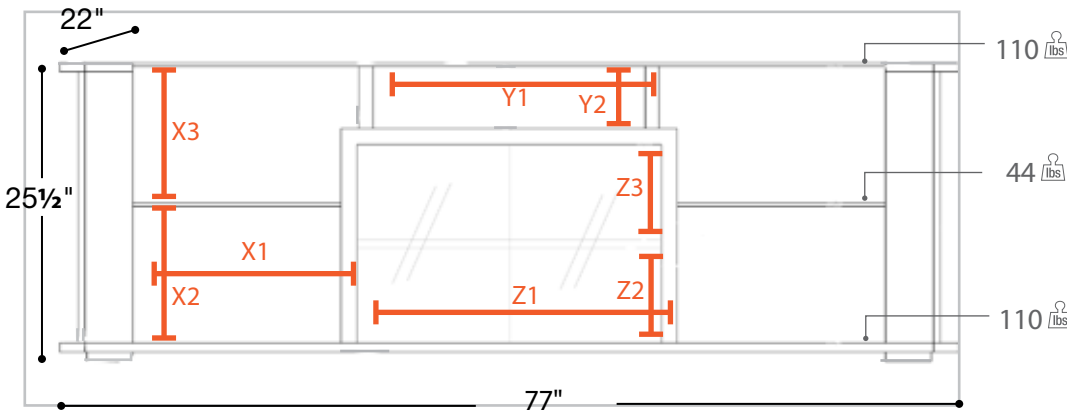

S55V77B 77"

- Rich Wood veneer finish
- Deeper Shelves for Bigger Components
- Center compartment with glass doors
- Tempered Dark Glass Shelves

S55V77N 77"

X1 = 18"	Usable Shelf Width
X2 = 11.5"	Usable Shelf Height
X3 = 11.5"	Usable Shelf Height
Y1 = 25 1/4"	Usable Shelf Width
Y2 = 5 1/4"	Usable Shelf Height
Z1 = 31"	Usable Shelf Width
Z2 = 8 1/4"	Usable Shelf Height
Z3 = 8 1/4"	Usable Shelf Height
20"	Usable Interior depth

Frames

B
Dark Brown

N
Black

Shelf

D
Dark Glass

(shown with S55-SFP fireplace insert)

S55V77B 77"

- Rich Wood veneer finish
- Deeper Shelves for Bigger Components
- Center compartment with glass doors
- Tempered Dark Glass Shelves

S55V77N 77"

- X1 = 18" Usable Shelf Width
- X2 = 11.5" Usable Shelf Height
- X3 = 11.5" Usable Shelf Height
- Y1 = 25 1/4" Usable Shelf Width
- Y2 = 5 1/4" Usable Shelf Height
- Z1 = 31" Usable Shelf Width
- Z2 = 8 1/4" Usable Shelf Height
- Z3 = 8 1/4" Usable Shelf Height
- 20" Usable Interior depth

Frames

B
Dark Brown

N
Black

Shelf

D
Dark Glass

S55-SFP

Specifications

- Flat Infrared Glass Tray
- ON/OFF Switch
- LED Flame Effect
- 6 Levels Flame Brightness
- Timer 0-9H
- 6 Flame Color Options
- Thermostat 10-32°C
- Low/High heating
- C/F Temperature Conversion
- Full Functional Remote Control