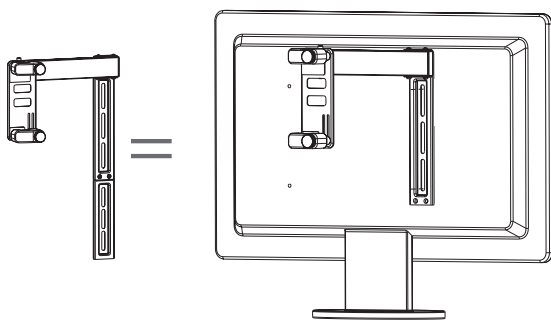

SBH

Behind the TV

OR

Top of the TV

- Mount DVD/STB on Top of the TV
- No Extra Holes on the Wall, Attaches to the Rear of the TV or Existing TV Bracket
- Folding Design Hides the DVD/STB Players Behind or on Top of the TV
- Flexible Sliding Rails Allows Adjusting Device Height
- Cable Management Guide Keeps Loose Cables Organized for a Clean Appearance
- Reflective Sheet to Collect Infrared Emitted by the Remote

11 lbs