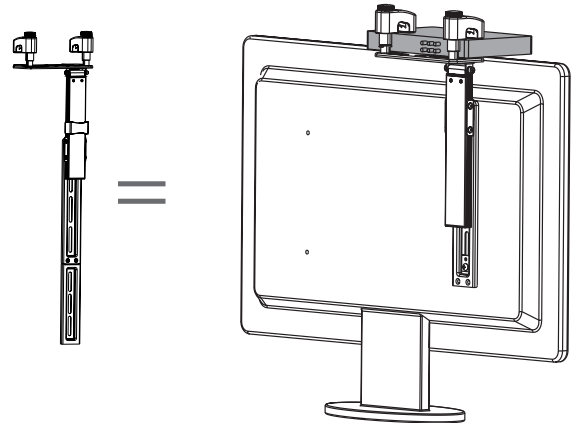

SBH

Behind the TV

OR

Top of the TV

- Mount DVD/STB on Top of the TV
- No Extra Holes on the Wall, Attaches to the Rear of the TV or Existing TV Bracket
- Folding Design Hides the DVD/STB Players Behind or on Top of the TV
- Flexible Sliding Rails Allows Adjusting Device Height
- Cable Management Guide Keeps Loose Cables Organized for a Clean Appearance
- Reflective Sheet to Collect Infrared Emitted by the Remote

11 lbs