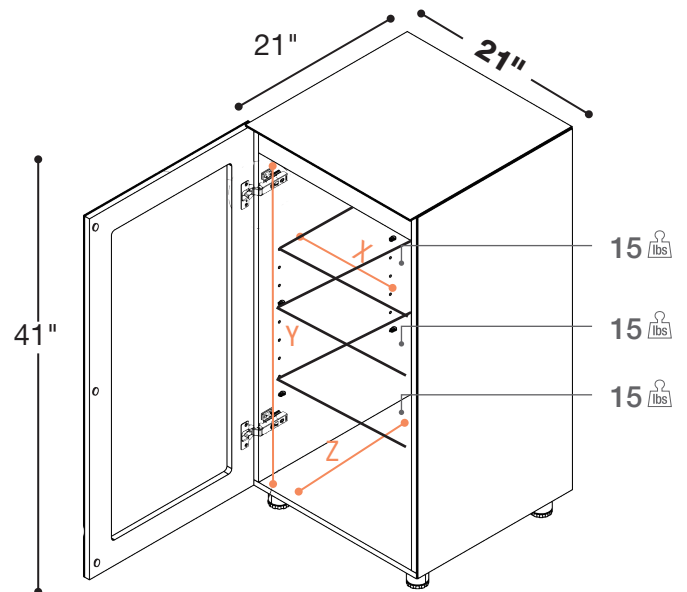

S57A4N 41"

- Side , top and front MDF panels laminated in glass
- 3 x adjustable shelf
- Cable management and ventilation
- Door may installed for left or right opening

Frame

N

Black

X = 19" Usable Shelf Width
 Y = 35" Usable Shelf Height
 Z = 19" Usable Shelf Depth

S57V60N 60"

- Side , top and front MDF panels laminated in glass
- Dark tinted glass fold down doors
- 1 x adjustable shelf per side
- Cable management and ventilation

- X = 29" Usable Shelf Width
- Y1 = 6" Usable Shelf Height
- Y2 = 8" Usable Shelf Height
- Z = 19" Usable Shelf Depth