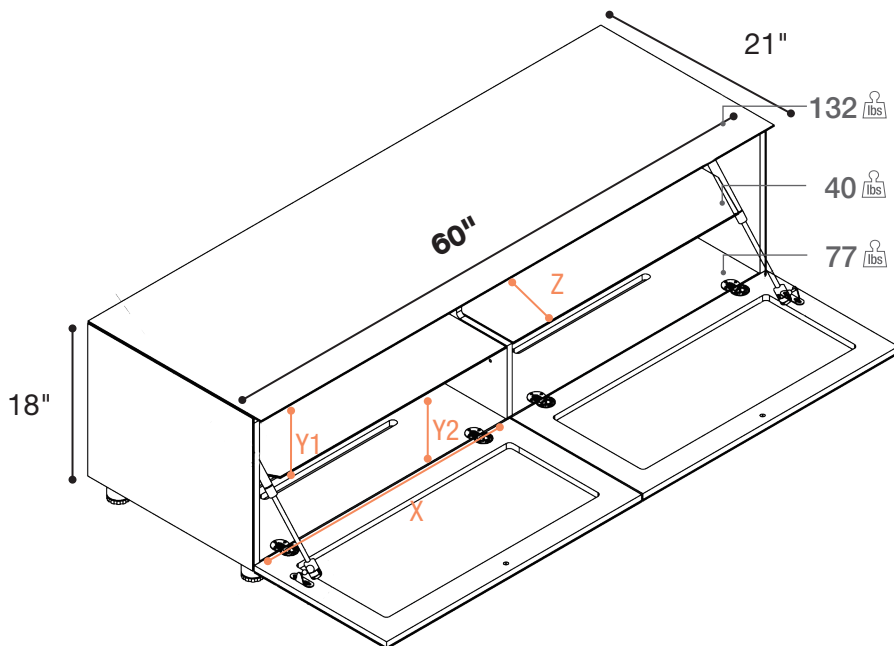

S57A4N 41"

- Side , top and front MDF panels laminated in glass
- 3 x adjustable shelf
- Cable management and ventilation
- Door may installed for left or right opening

Frame

N

Black

X = 19" Usable Shelf Width
 Y = 35" Usable Shelf Height
 Z = 19" Usable Shelf Depth

S57V60N 60"

- Side , top and front MDF panels laminated in glass
- Dark tinted glass fold down doors
- 1 x adjustable shelf per side
- Cable management and ventilation

- X = 29" Usable Shelf Width
- Y1 = 6" Usable Shelf Height
- Y2 = 8" Usable Shelf Height
- Z = 19" Usable Shelf Depth