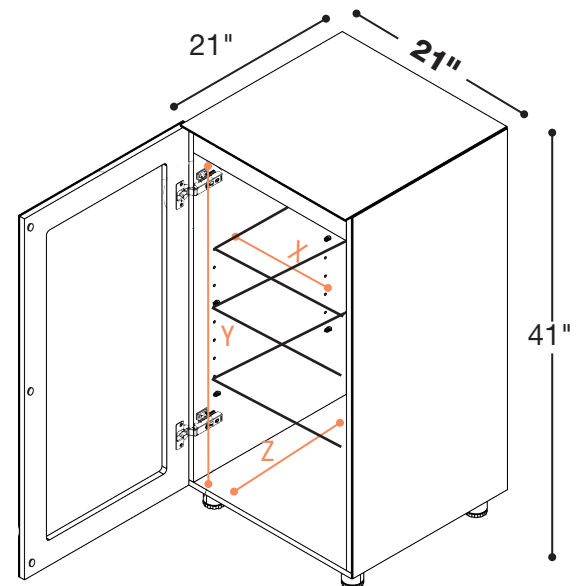

S57A4N 41"

- Side , top and front MDF panels laminated in glass
- 3 x adjustable shelf
- Cable management and ventilation
- Door may installed for left or right opening

Frame

N

Black

- X = 19" Usable Shelf Width
- Y = 35" Usable Shelf Height
- Z = 19" Usable Shelf Depth

S57V60N 60"

- Side , top and front MDF panels laminated in glass
- Dark tinted glass fold down doors
- 1 x adjustable shelf per side
- Cable management and ventilation

- X = 29" Usable Shelf Width
- Y1 = 6" Usable Shelf Height
- Y2 = 8" Usable Shelf Height
- Z = 19" Usable Shelf Depth