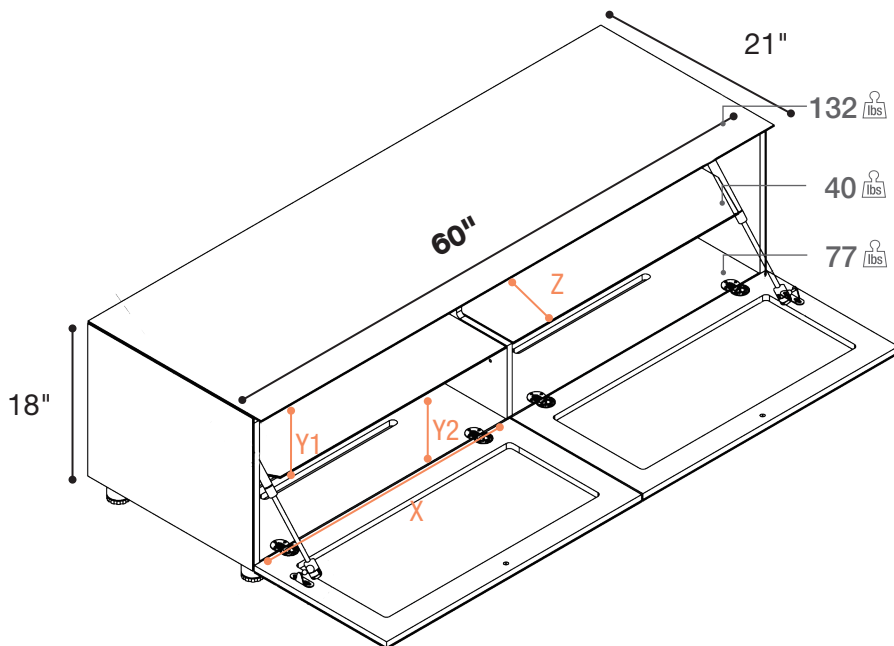

S57A4N 41"

- Side , top and front MDF panels laminated in glass
- 3 x adjustable shelf
- Cable management and ventilation
- Door may installed for left or right opening

Frame

N

Black

- X = 19" Usable Shelf Width
- Y = 35" Usable Shelf Height
- Z = 19" Usable Shelf Depth

S57V60N 60"

- Side , top and front MDF panels laminated in glass
- Dark tinted glass fold down doors
- 1 x adjustable shelf per side
- Cable management and ventilation

- X = 29" Usable Shelf Width
- Y1 = 6" Usable Shelf Height
- Y2 = 8" Usable Shelf Height
- Z = 19" Usable Shelf Depth