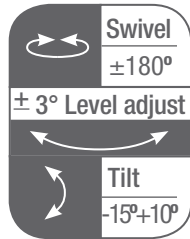

VESA 75x75 to 400x400 mm

SF144

- Single Stud Mount
- Single Arm Three Pivot Points
- Extends From 2 1/2 to 16 3/4" from Wall
- Cable Management
- Security Locking Screw

VESA 75x75 to 600x400 mm

SF164

- Single Stud Mount
- Single Arm Three Pivot Points
- Extends From 2 1/2 to 16 3/4" from Wall
- Cable Management
- Security Locking Screw