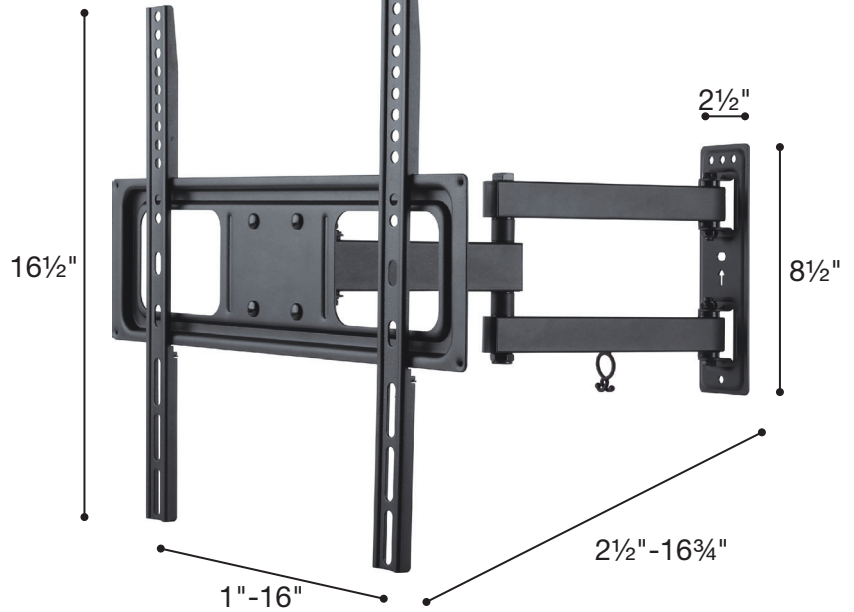

VESA 75x75 to 400x400 mm

SF144

- Single Stud Mount
- Single Arm Three Pivot Points
- Extends From 2 1/2 to 16 3/4" from Wall
- Cable Management
- Security Locking Screw

VESA 75x75 to 600x400 mm

SF164

- Single Stud Mount
- Single Arm Three Pivot Points
- Extends From 2 1/2 to 16 3/4" from Wall
- Cable Management
- Security Locking Screw