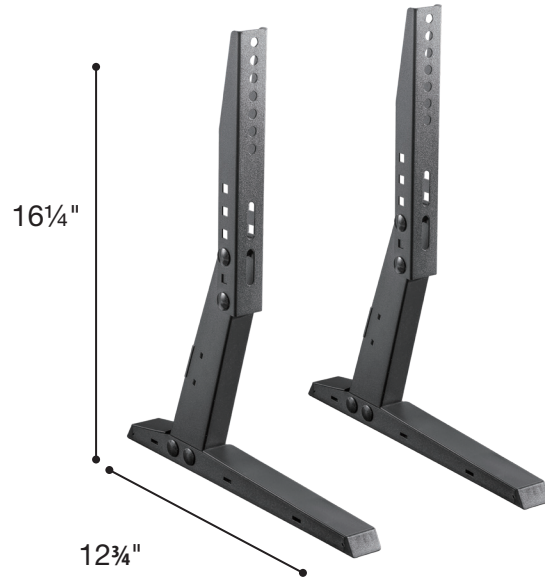

VESA 100×100 to 200×200+ mm

ST22

- Universal TV stand bracket
- 4-Level height adjustment by 1½" increments
- Cable management.

VESA 100×100 to 600+×400 mm

ST64

- Universal TV stand bracket
- 5-Level height adjustment by 1½" increments
- Cable management.