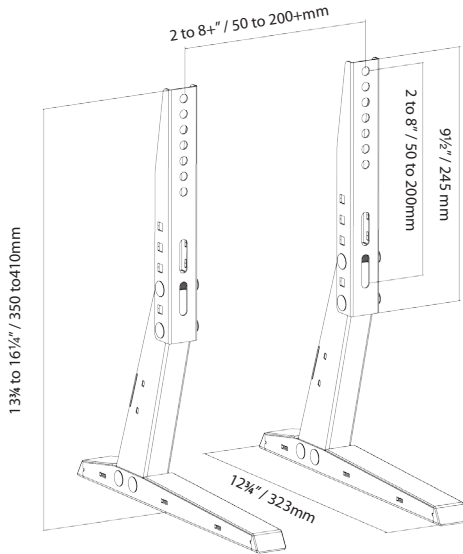

VESA 100×100 to 200×200+ mm

ST22

- Universal TV stand bracket
- 4-Level height adjustment by 1½" increments
- Cable management.

VESA 100×100 to 600+×400 mm

ST64

- Universal TV stand bracket
- 5-Level height adjustment by 1½" increments
- Cable management.